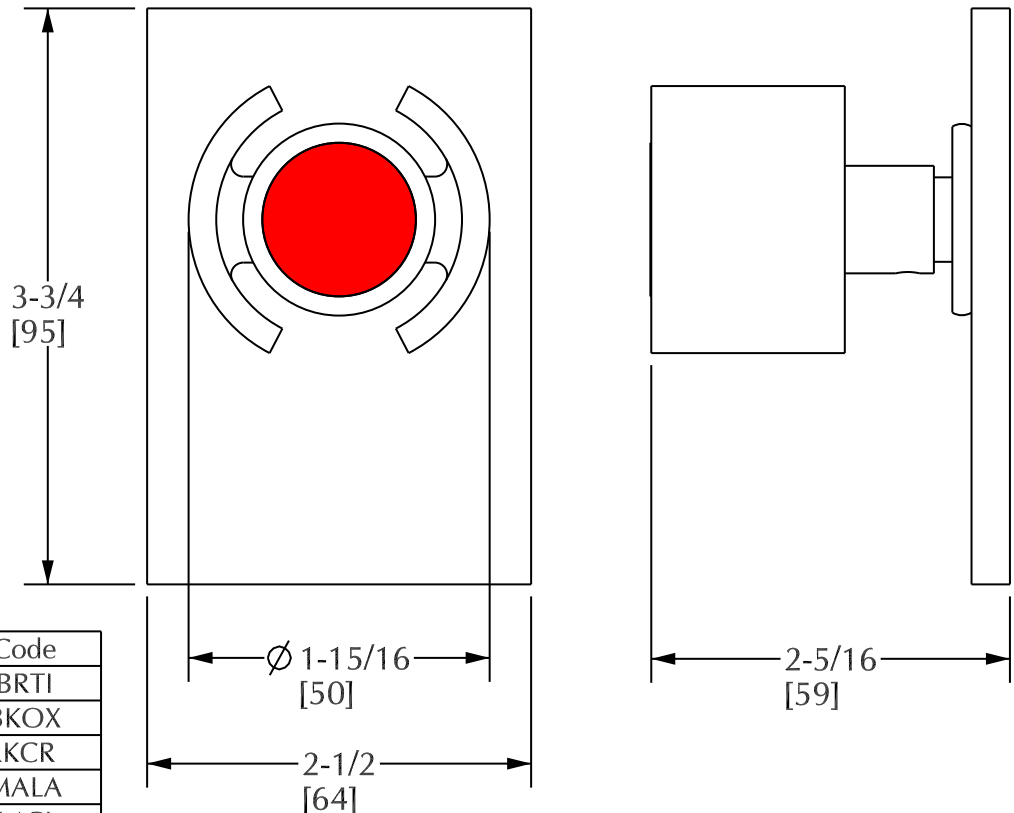

Stone Type	Code
Brown Tiger Eye	BRTI
Black Onyx	BKOX
Rock Crystal	RKCR
Malachite	MALA
Lapis Lazuli	LAPI
Jasper	JASP

Rev A