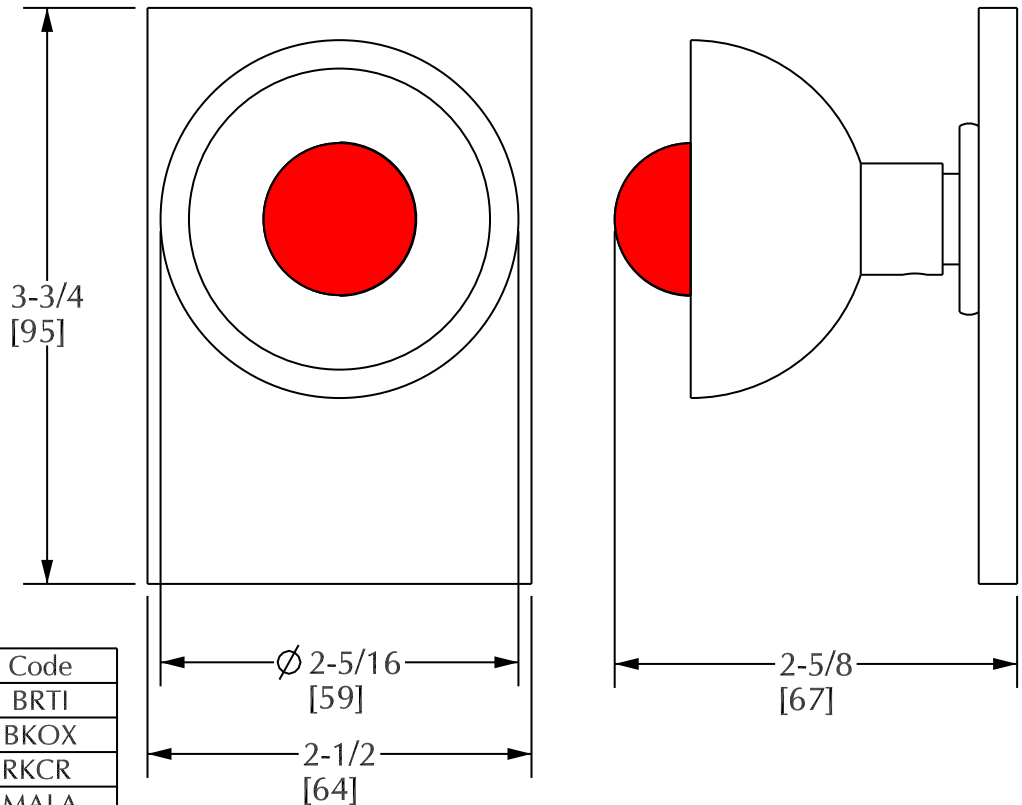

SHERLE WAGNER

Product Features

- Available in all Sherle Wagner finishes
- Solid brass/bronze construction
- Requires 7.3mm spindle
- Inquire for custom spindles
- Mounting hardware included
- Available with various stone accents
- Works with 2910C

SEMIPRECIOUS SATURN DOOR KNOB | 2106DOR-XXXX

Stone Type	Code
Brown Tiger Eye	BRTI
Black Onyx	BKOX
Rock Crystal	RKCR
Malachite	MALA
Lapis Lazuli	LAPI
Jasper	JASP

Rev A