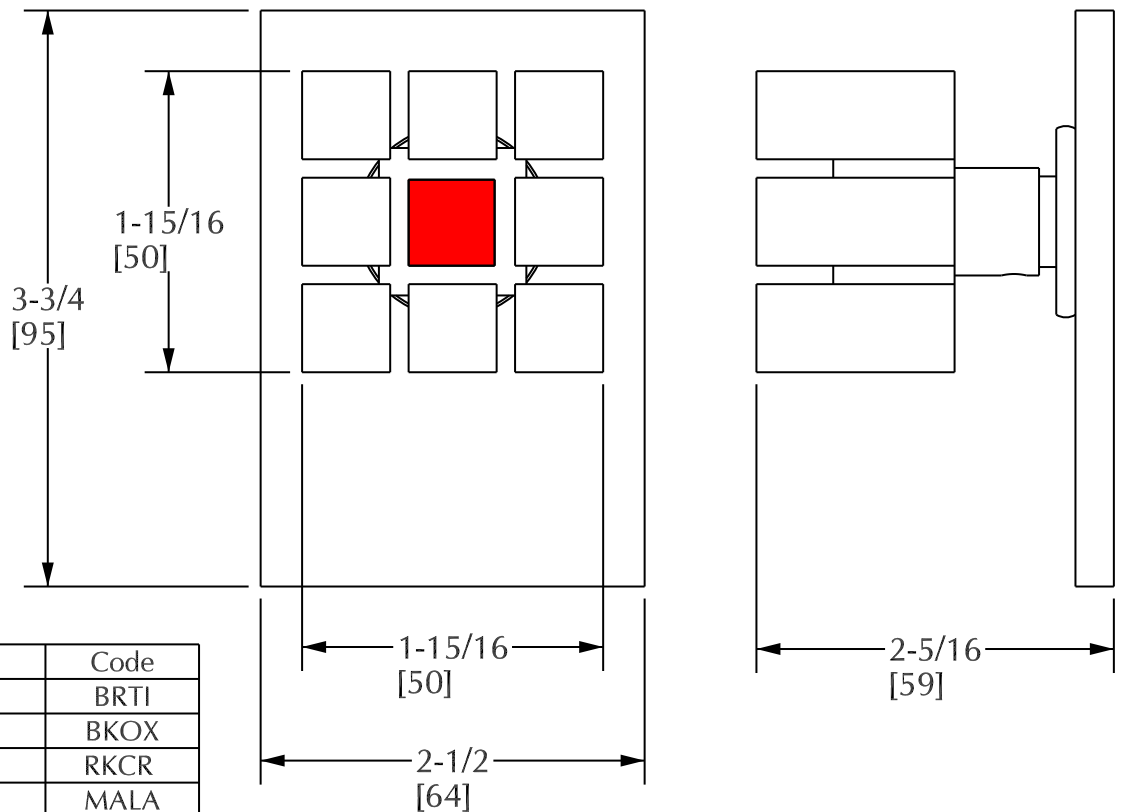

SEMI-PRECIOUS NOVEN DOOR KNOB | 2104DOR-XXXX