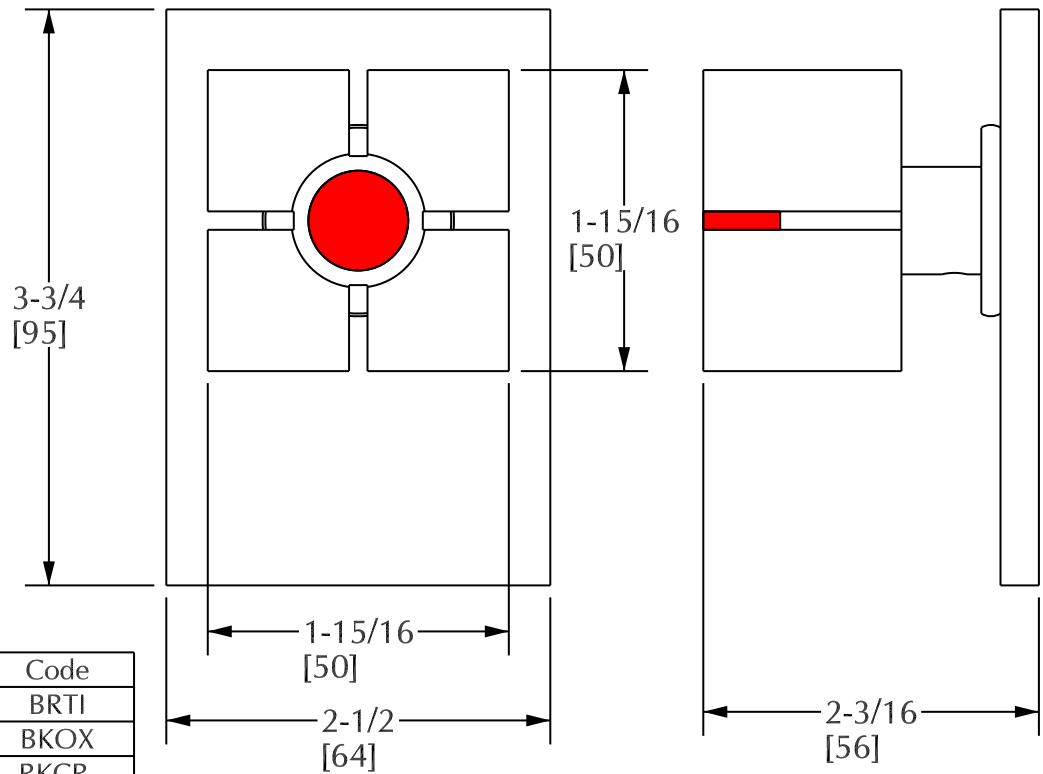

SHERLE WAGNER

Product Features

- Available in all Sherle Wagner finishes
- Solid brass/bronze construction
- Requires 7.3mm spindle
- Inquire for custom spindles
- Mounting hardware included
- Available with various stone accents
- Works with 2910C

SEMPRECIOUS QUAD DOOR KNOB | 2103DOR-XXXX

Stone Type	Code
Brown Tiger Eye	BRTI
Black Onyx	BKOX
Rock Crystal	RKCR
Malachite	MALA
Lapis Lazuli	LAPI
Jasper	JASP

Rev A