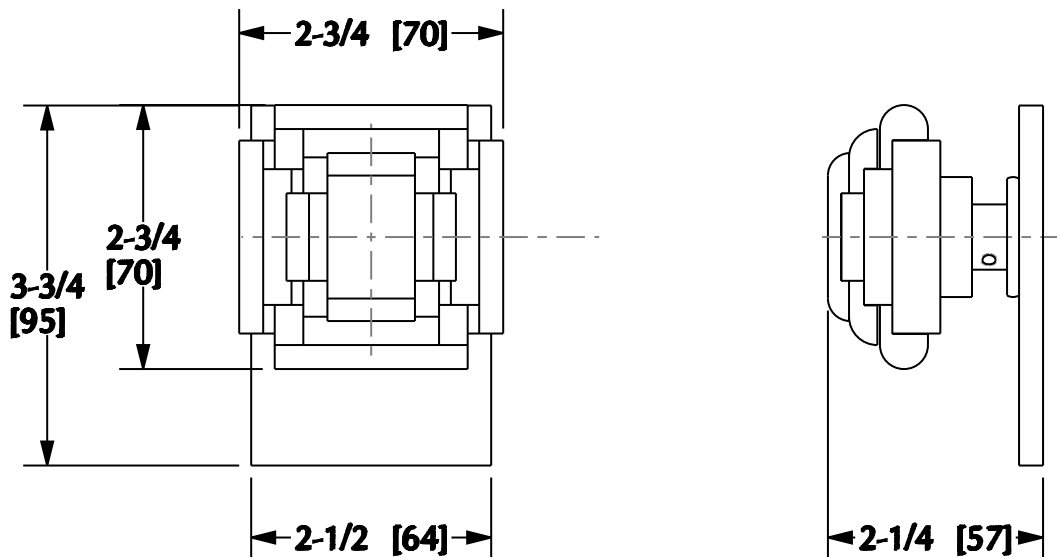

NOUVEAU DOOR KNOB | 2015DOR