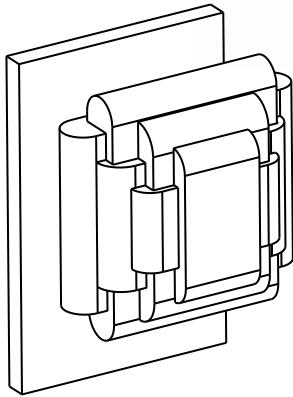

SHERLE WAGNER

Product Features

- Available in all Sherle Wagner finishes
- Solid brass/bronze construction
- Requires 7.3mm spindle
- Inquire for custom spindles
- Mounting hardware included
- Works with 2910C