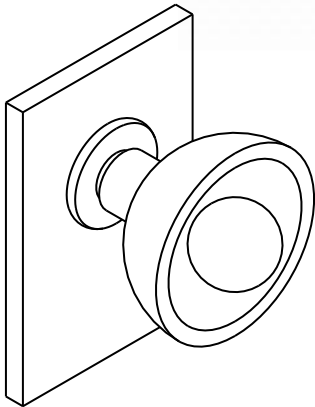

SHERLE WAGNER

### Product Features

- Available in all Sherle Wagner finishes
- Solid brass/bronze construction
- Requires 7.3mm spindle
- Inquire for custom spindles
- Mounting hardware included
- Works with 2910C