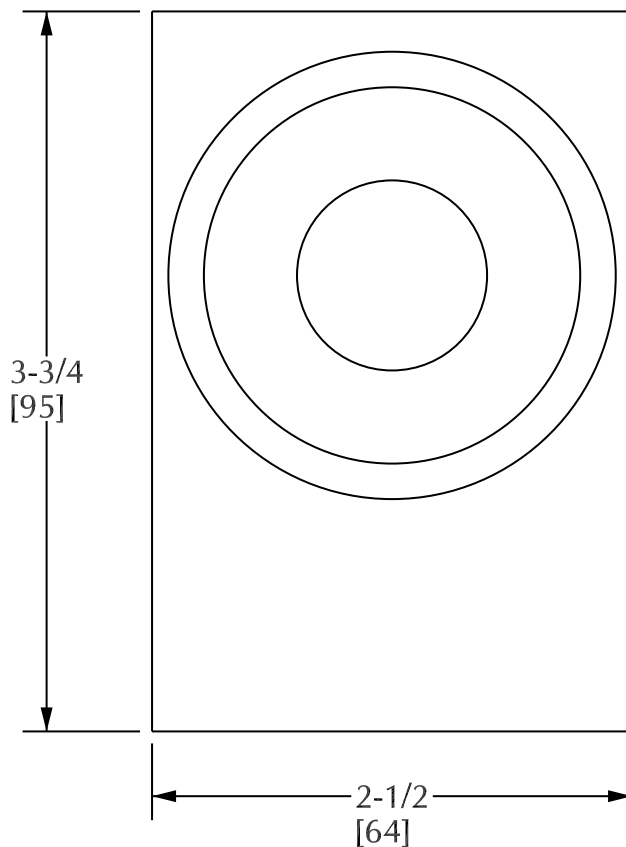

SATURN DOOR KNOB | 2006DOR