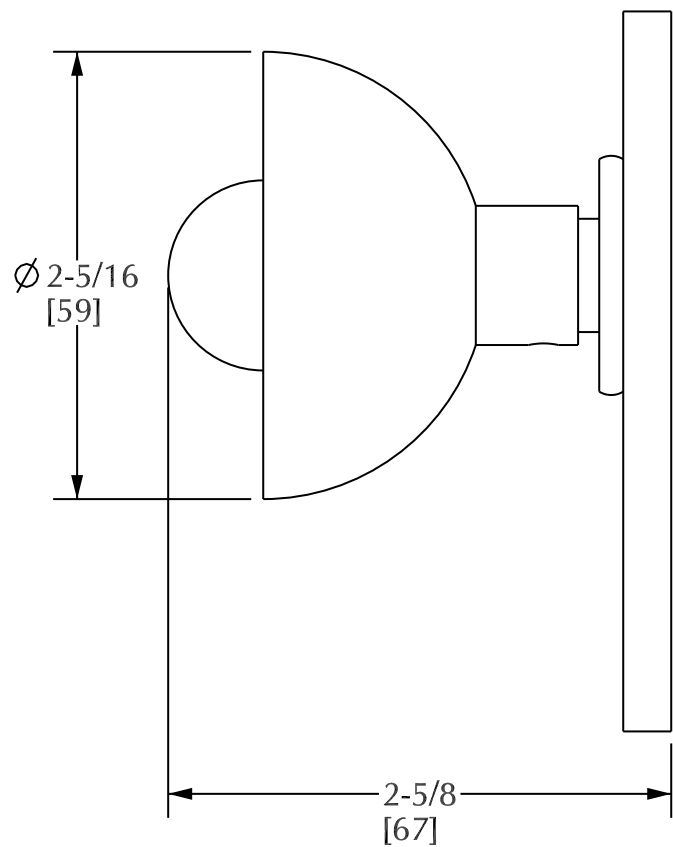

### Product Features

- Available in all Sherle Wagner finishes
- Solid brass/bronze construction
- Requires 7.3mm spindle
- Inquire for custom spindles
- Mounting hardware included
- Works with 2910C

## SATURN DOOR KNOB | 2006DOR

Rev A