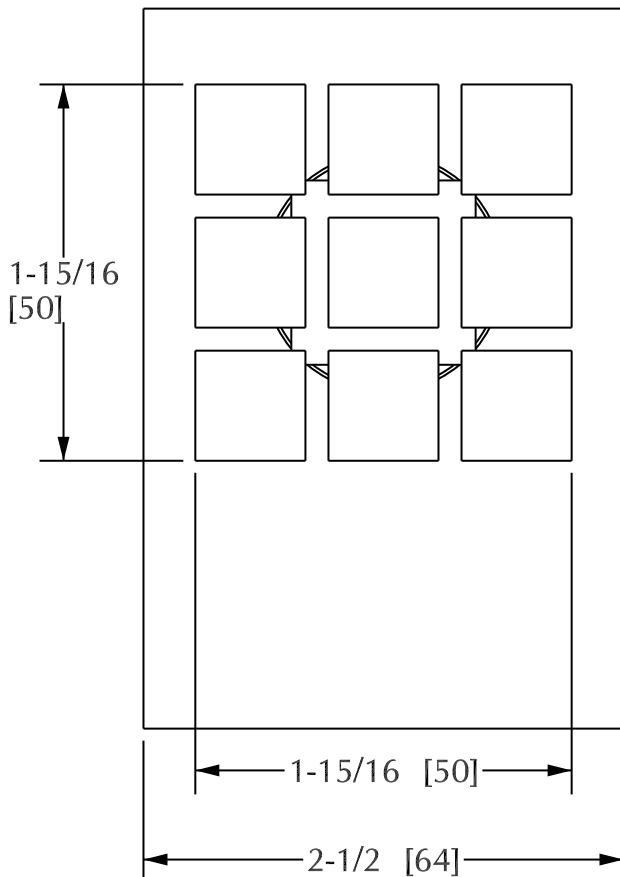

NOVEM DOOR KNOB | 2004DOR