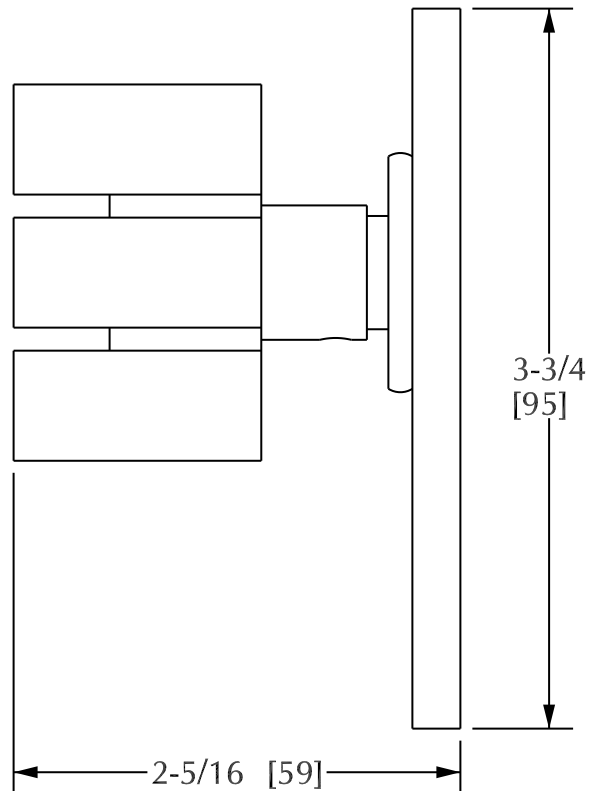

### Product Features

- Available in all Sherle Wagner finishes
- Solid brass/bronze construction
- Requires 7.3mm spindle
- Inquire for custom spindles
- Mounting hardware included
- Works with 2910C

## NOVEM DOOR KNOB | 2004DOR

Rev A