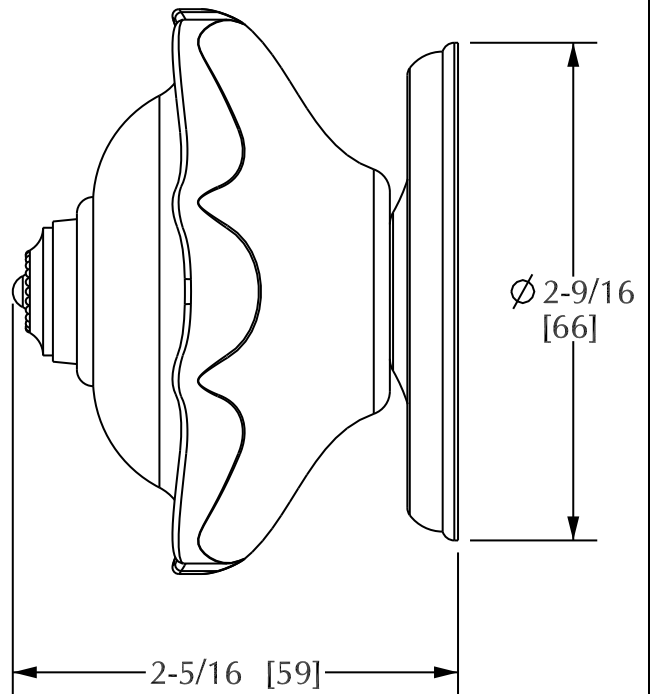

Product Features

- Available in all Sherle Wagner finishes
- Solid brass/bronze construction
- Requires 7.3mm spindle
- Inquire for custom spindles
- Mounting hardware included
- Available in various hand painted/decorated china patterns
- Works with 2910C

HAND PAINTED CHINA DOOR KNOB | 1097DOR-XX