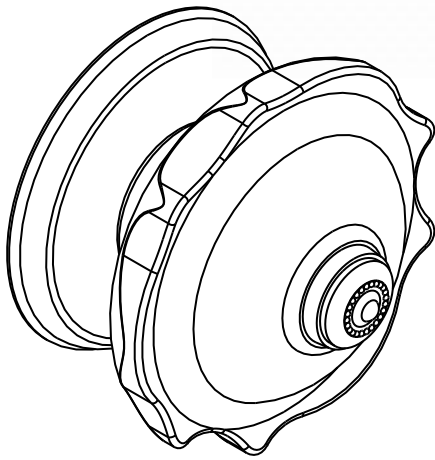

SHERLE WAGNER

### Product Features

- Available in all Sherle Wagner finishes
- Solid brass/bronze construction
- Requires 7.3mm spindle
- Inquire for custom spindles
- Mounting hardware included
- Available in various hand painted/decorated china patterns
- Works with 2910C