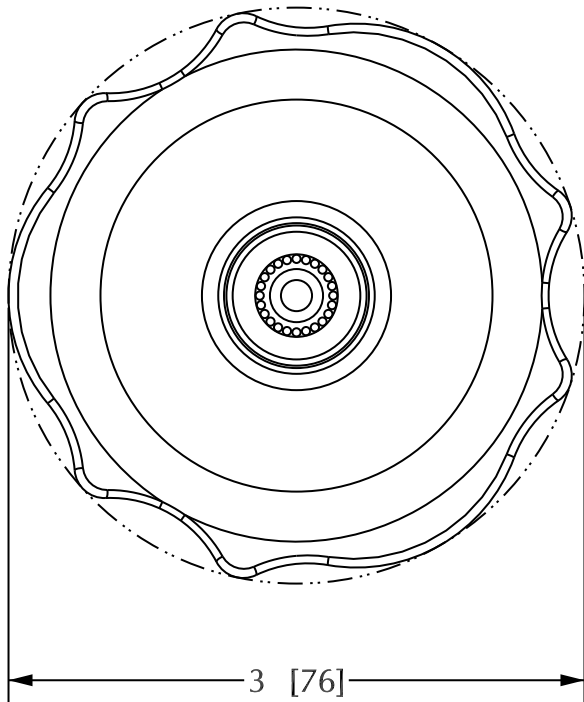

SHERLE WAGNER

### Product Features

- Available in all Sherle Wagner finishes
- Solid brass/bronze construction
- Requires 7.3mm spindle
- Inquire for custom spindles
- Mounting hardware included
- Available in various hand painted/decorated china patterns
- Works with 2910C

HAND PAINTED CHINA DOOR KNOB | 1097DOR-XX

Rev A