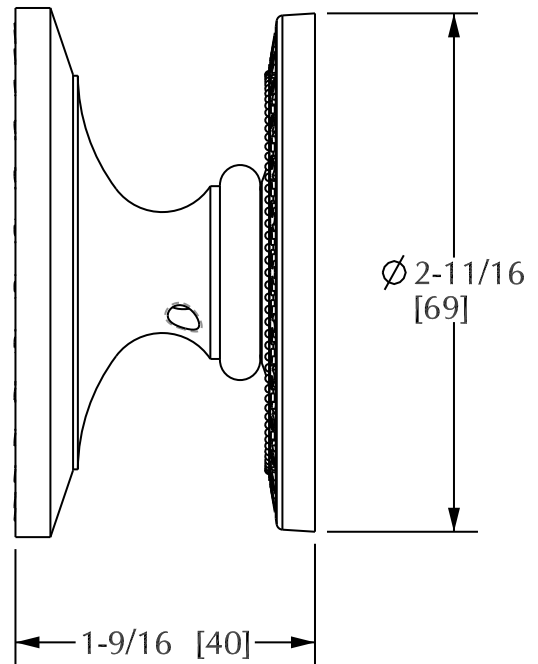

SHERLE WAGNER

Product Features

- Available in all Sherle Wagner finishes
- Solid brass/bronze construction
- Requires 7.3mm spindle
- Inquire for custom spindles
- Mounting hardware included
- Works with 2910C

IMPERIAL 2-3/4" DOOR KNOB | 1090DOR

Rev A