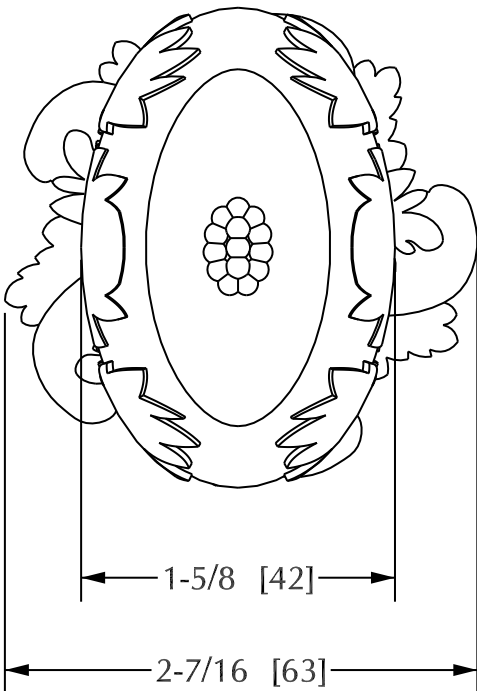

SHERLE WAGNER

Product Features

- Available in all Sherle Wagner finishes
- Solid brass/bronze construction
- Requires 7.3mm spindle
- Inquire for custom spindles
- Mounting hardware included
- Works with 2910A

BERRIES & LEAVES DOOR KNOB | 1081DOR

Rev A