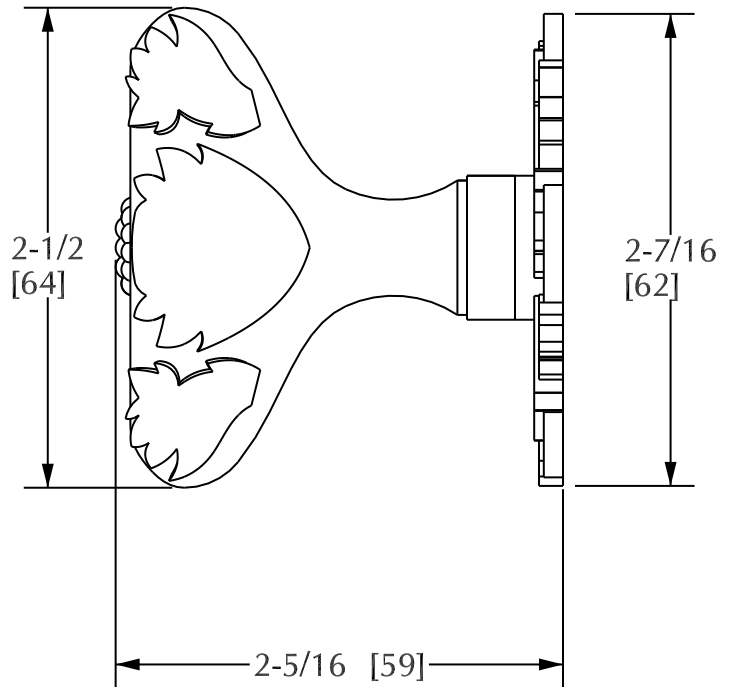

SHERLE WAGNER

Product Features

- Available in all Sherle Wagner finishes
- Solid brass/bronze construction
- Requires 7.3mm spindle
- Inquire for custom spindles
- Mounting hardware included
- Works with 2910A

BERRIES & LEAVES DOOR KNOB | 1081DOR

Rev A