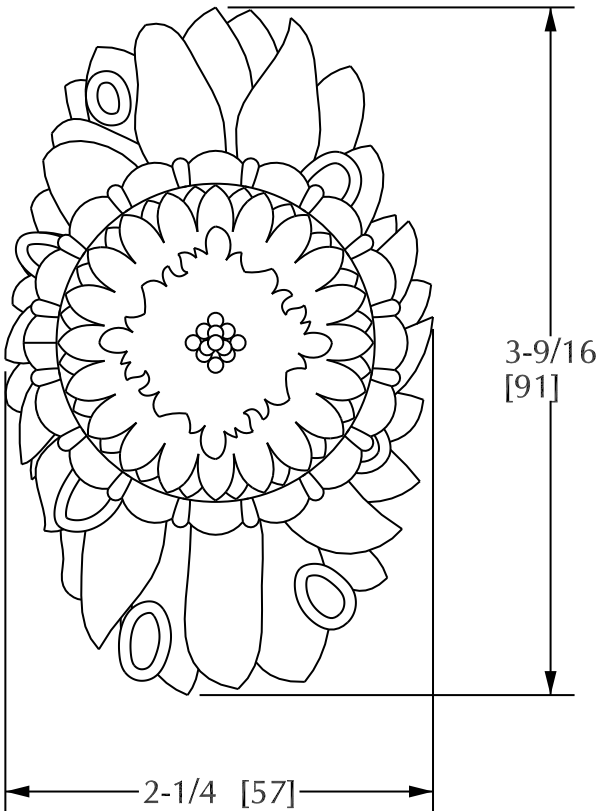

SHERLE WAGNER

### Product Features

- Available in all Sherle Wagner finishes
- Solid brass/bronze construction
- Requires 7.3mm spindle
- Inquire for custom spindles
- Mounting hardware included
- Works with 2910A

ZINNIA DOOR KNOB | 1078DOR