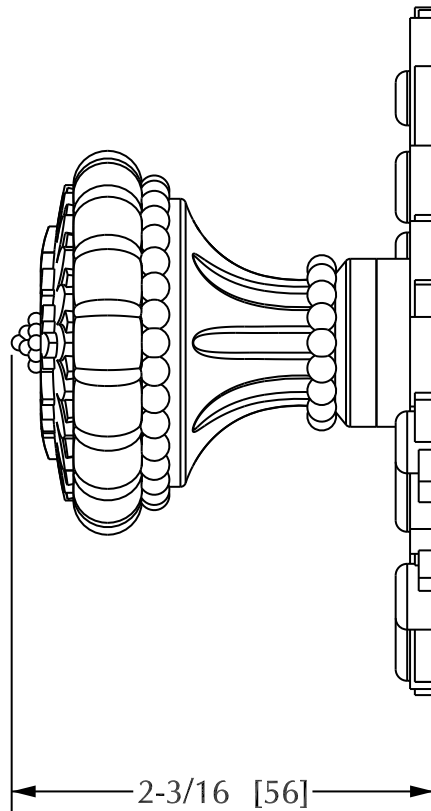

### Product Features

- Available in all Sherle Wagner finishes
- Solid brass/bronze construction
- Requires 7.3mm spindle
- Inquire for custom spindles
- Mounting hardware included
- Works with 2910A

ZINNIA DOOR KNOB | 1078DOR