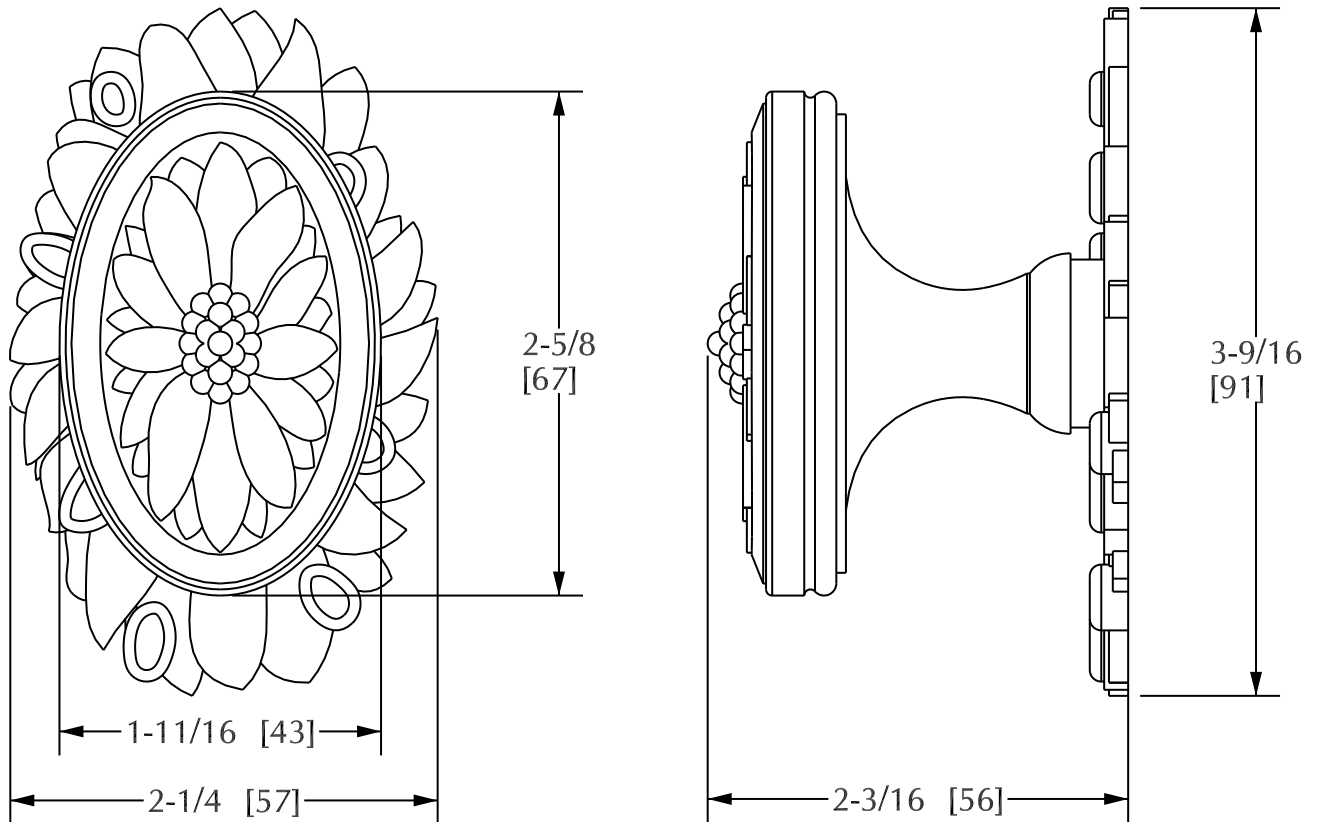

### Product Features

- Available in all Sherle Wagner finishes
- Solid brass/bronze construction
- Requires 7.3mm spindle
- Inquire for custom spindles
- Mounting hardware included
- Works with 2910A

## OVAL LEAF DOOR KNOB | 1076DOR

Rev A