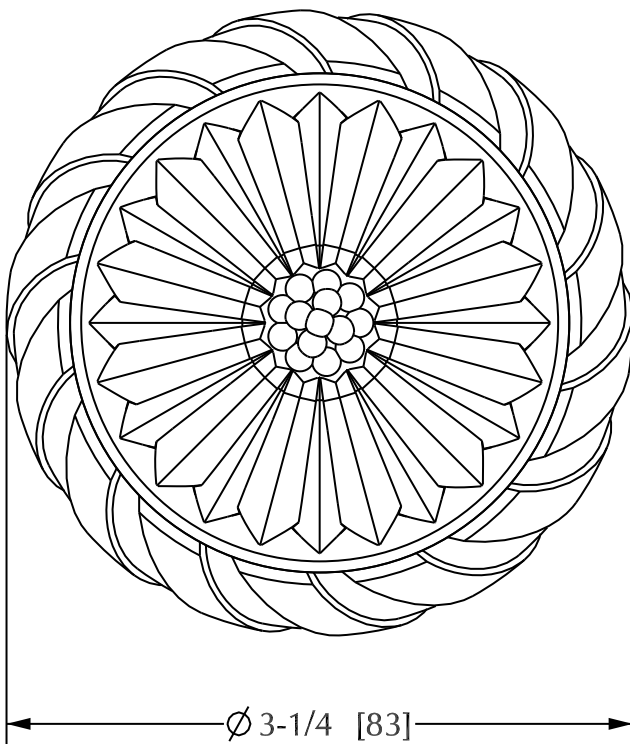

SHERLE WAGNER

Product Features

- Available in all Sherle Wagner finishes
- Solid brass/bronze construction
- Requires 7.3mm spindle
- Inquire for custom spindles
- Mounting hardware included
- Works with 2910E

ROUND LEAF DOOR KNOB | 1073DOR

Rev A