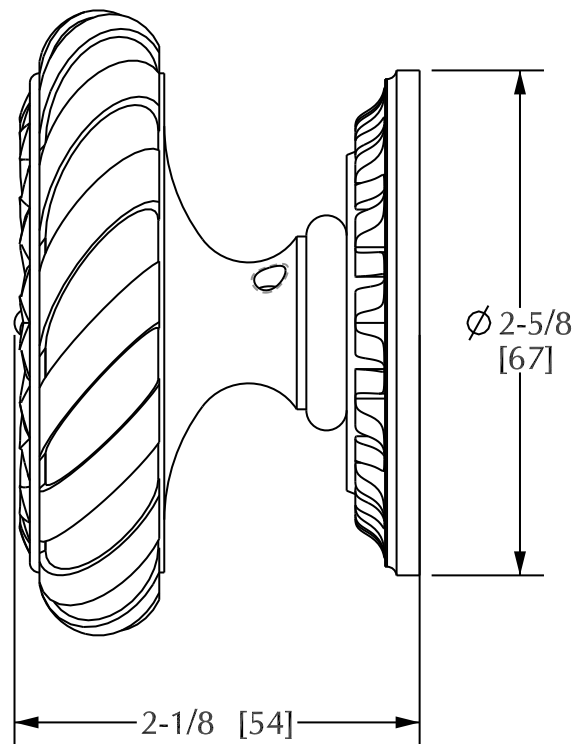

SHERLE WAGNER

Product Features

- Available in all Sherle Wagner finishes
- Solid brass/bronze construction
- Requires 7.3mm spindle
- Inquire for custom spindles
- Mounting hardware included
- Works with 2910E

ROUND LEAF DOOR KNOB | 1073DOR

Rev A