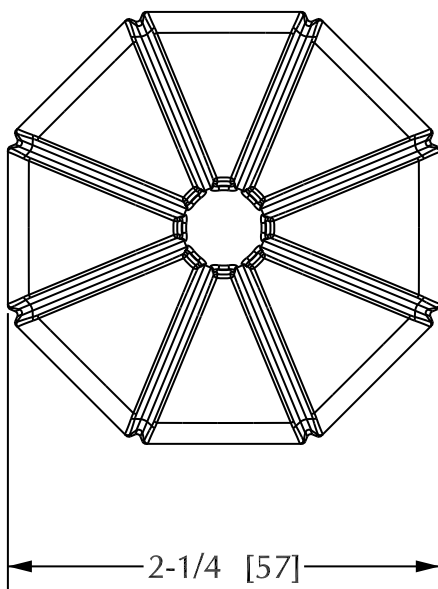

SHERLE WAGNER

Product Features

- Available in all Sherle Wagner finishes
- Solid brass/bronze construction
- Requires 7.3mm spindle
- Inquire for custom spindles
- Mounting hardware included
- Works with 2910E

PAGODA DOOR KNOB | 1066DOR

Rev A