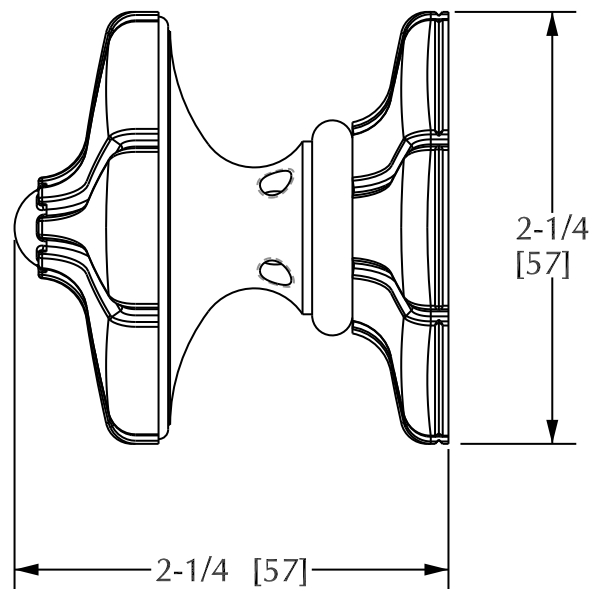

SHERLE WAGNER

Product Features

- Available in all Sherle Wagner finishes
- Solid brass/bronze construction
- Requires 7.3mm spindle
- Inquire for custom spindles
- Mounting hardware included
- Works with 2910E

PAGODA DOOR KNOB | 1066DOR

Rev A