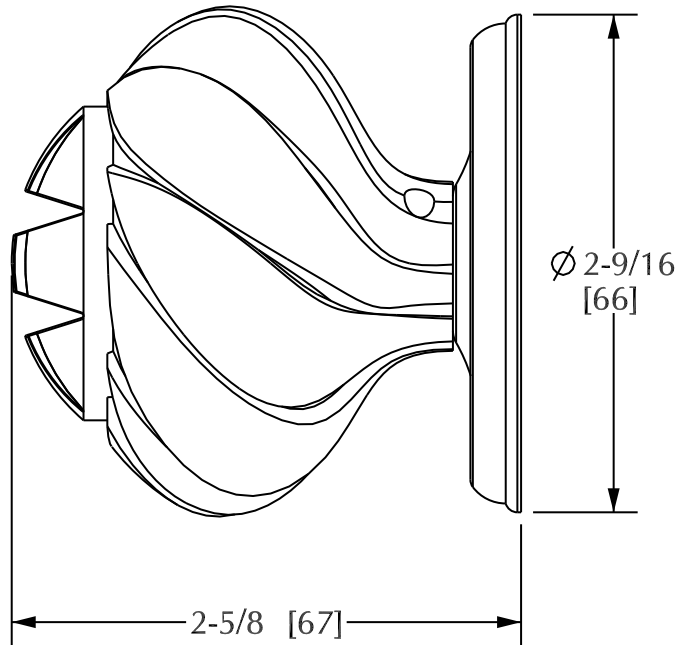

SHERLE WAGNER

Product Features

- Available in all Sherle Wagner finishes
- Solid brass/bronze construction
- Requires 7.3mm spindle
- Inquire for custom spindles
- Mounting hardware included
- Available with various stone accents
- Works with 2910C

SEMIPRECIOUS LEAVES DOOR KNOB | 1044DOR-XXXX

Stone Type	Code
Rock Crystal	RKCR
Rose Quartz	RSQU
Amethyst	AMET

Rev A