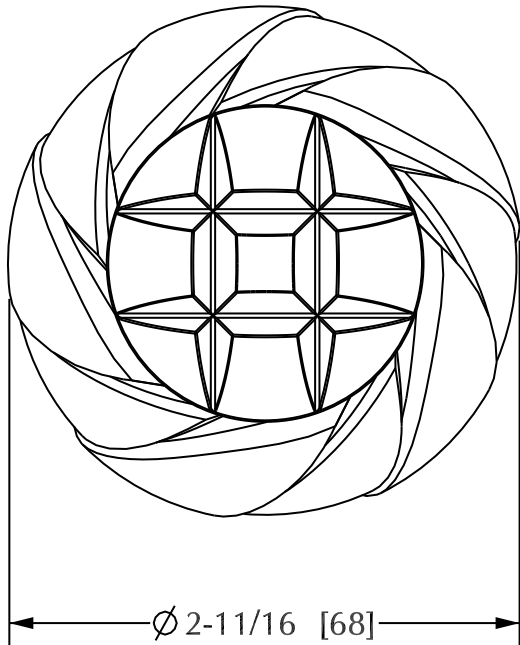

SHERLE WAGNER

Product Features

- Available in all Sherle Wagner finishes
- Solid brass/bronze construction
- Requires 7.3mm spindle
- Inquire for custom spindles
- Mounting hardware included
- Available with various stone accents
- Works with 2910C

SEMIPRECIOUS LEAVES DOOR KNOB | 1044DOR-XXXX

Stone Type	Code
Rock Crystal	RKCR
Rose Quartz	RSQU
Amethyst	AMET

Rev A