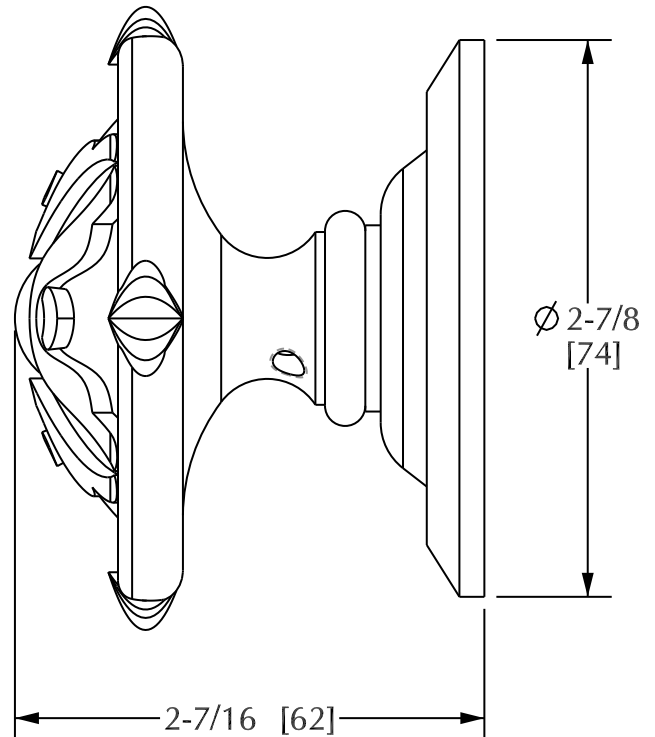

### Product Features

- Available in all Sherle Wagner finishes
- Solid brass/bronze construction
- Requires 7.3mm spindle
- Inquire for custom spindles
- Mounting hardware included
- Works with 2910G

## EDWARDIAN DOOR KNOB | 1022DOR

Rev A