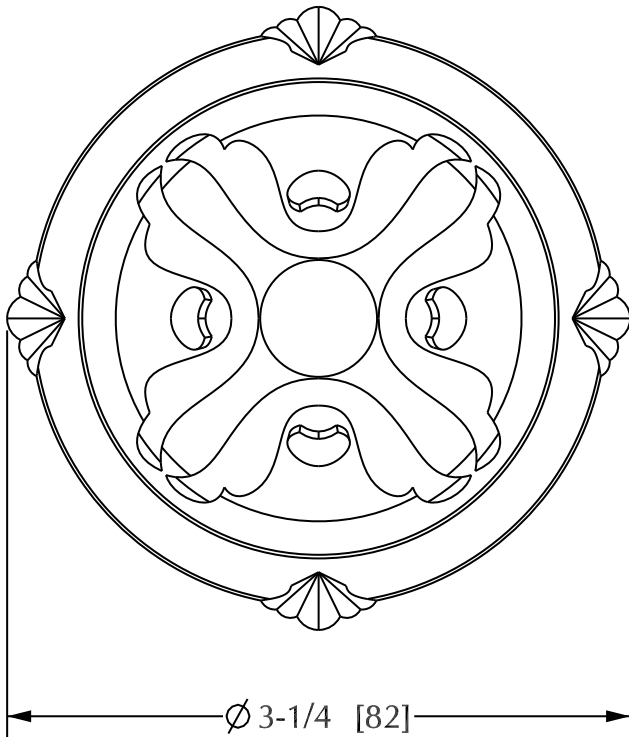

SHERLE WAGNER

### Product Features

- Available in all Sherle Wagner finishes
- Solid brass/bronze construction
- Requires 7.3mm spindle
- Inquire for custom spindles
- Mounting hardware included
- Works with 2910G

## EDWARDIAN DOOR KNOB | 1022DOR

Rev A