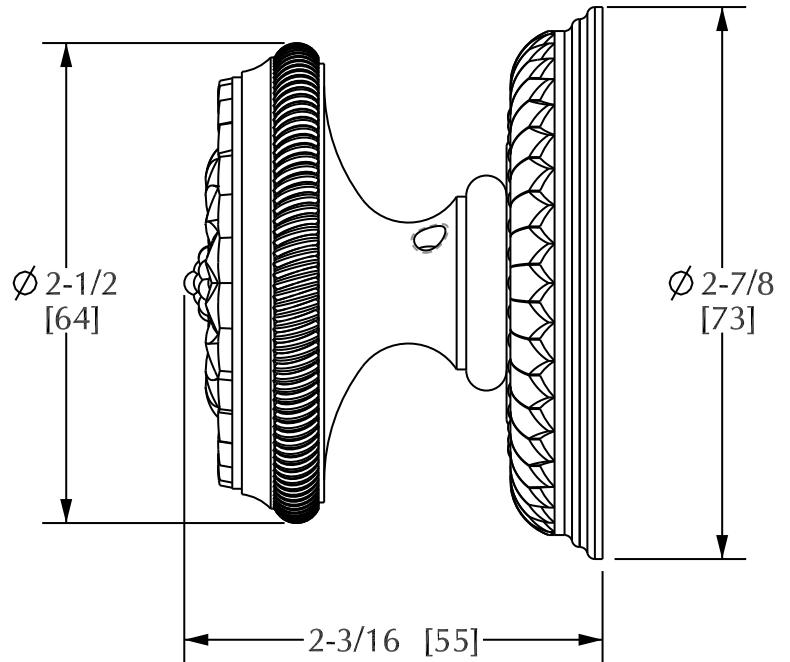

SHERLE WAGNER

Product Features

- Available in all Sherle Wagner finishes
- Solid brass/bronze construction
- Requires 7.3mm spindle
- Inquire for custom spindles
- Mounting hardware included
- Works with 2910E

DAISY DOOR KNOB | 1021DOR

Rev A