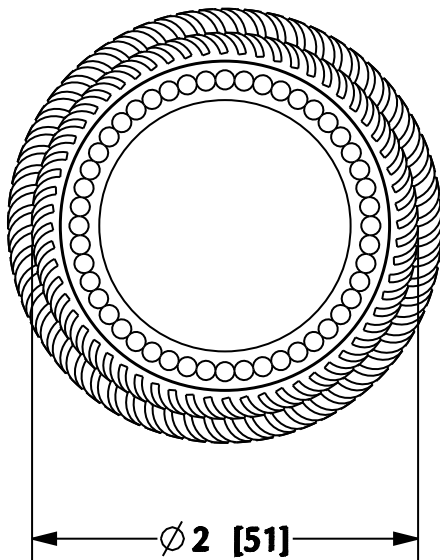

SHERLE WAGNER

Product Features

- Available in all Sherle Wagner finishes
- Solid brass/bronze construction
- 7.3mm spindle standard, not included
- Inquire for custom spindle applications
- Mounting hardware included
- Works with Dummy Stud 2910-C

GRAPE DOOR KNOB | 1015DOR

Rev A