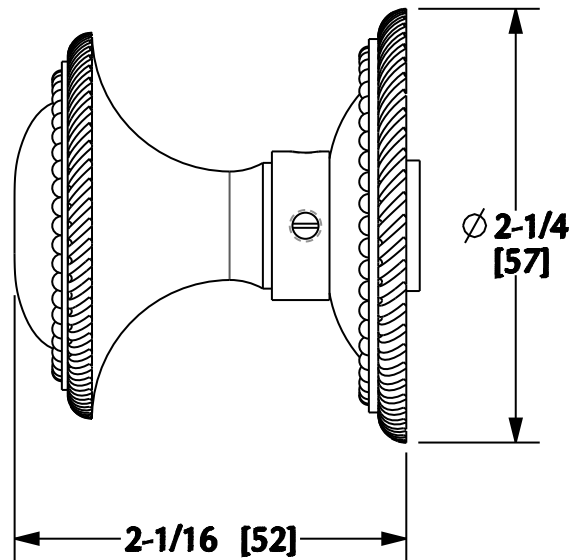

SHERLE WAGNER

Product Features

- Available in all Sherle Wagner finishes
- Solid brass/bronze construction
- 7.3mm spindle standard, not included
- Inquire for custom spindle applications
- Mounting hardware included
- Works with Dummy Stud 2910-C

GRAPE DOOR KNOB | 1015DOR

Rev A