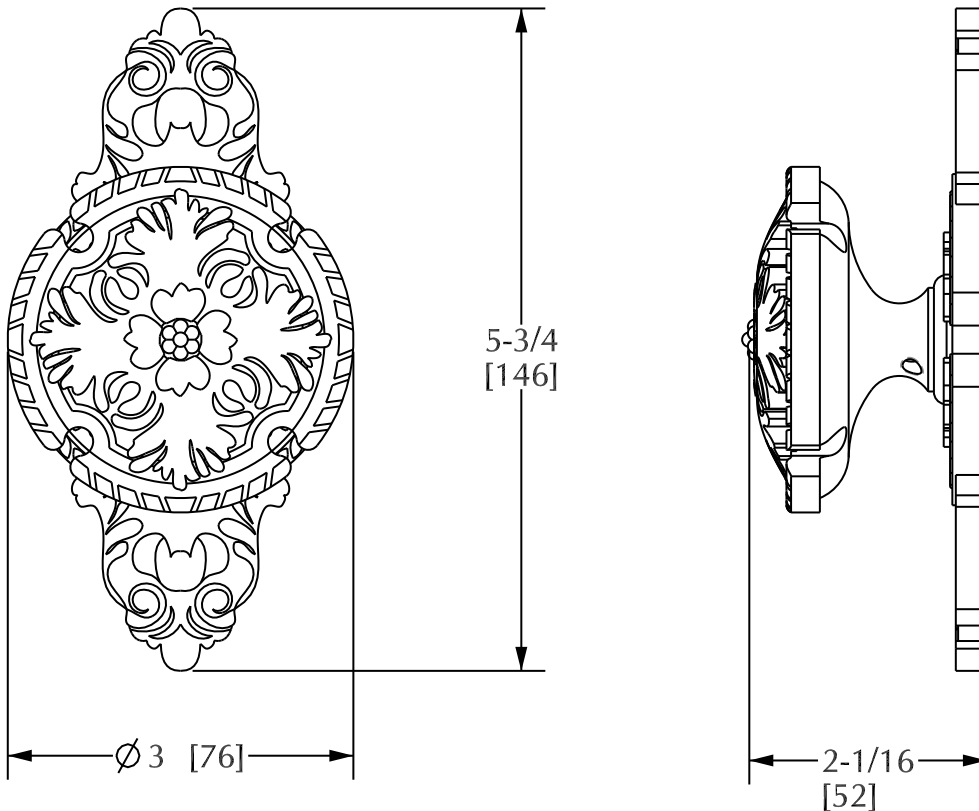

SHERLE WAGNER

### Product Features

- Available in all Sherle Wagner finishes
- Solid brass/bronze construction
- Requires 7.3mm spindle
- Inquire for custom spindles
- Mounting hardware included
- Works with 2910A

## MUMS DOOR KNOB | 1013DOR

Rev A