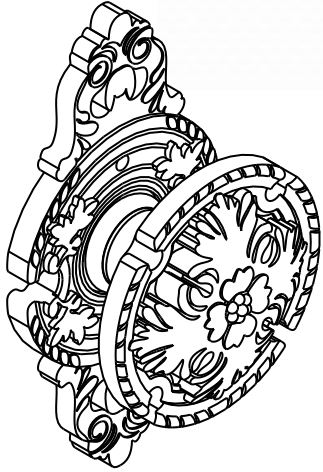

SHERLE WAGNER

### Product Features

- Available in all Sherle Wagner finishes
- Solid brass/bronze construction
- Requires 7.3mm spindle
- Inquire for custom spindles
- Mounting hardware included
- Works with 2910A

## MUMS DOOR KNOB | 1013DOR

Rev A