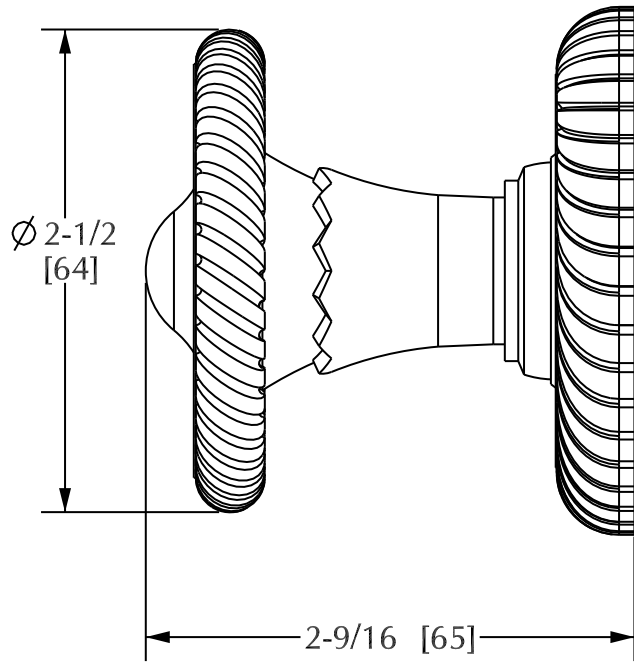

SHERLE WAGNER

Product Features

- Available in all Sherle Wagner finishes
- Solid brass/bronze construction
- Requires 7.3mm spindle
- Inquire for custom spindles
- Mounting hardware included
- Works with 2910A

ROPE DOOR KNOB | 1009DOR

Rev A