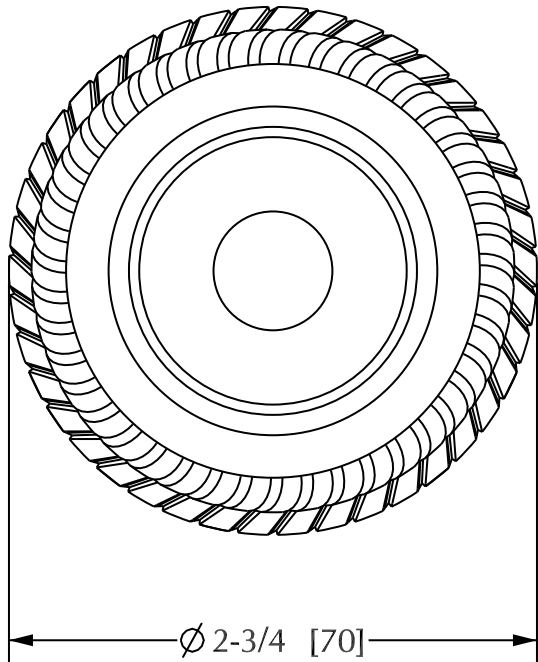

SHERLE WAGNER

Product Features

- Available in all Sherle Wagner finishes
- Solid brass/bronze construction
- Requires 7.3mm spindle
- Inquire for custom spindles
- Mounting hardware included
- Works with 2910A

ROPE DOOR KNOB | 1009DOR

Rev A