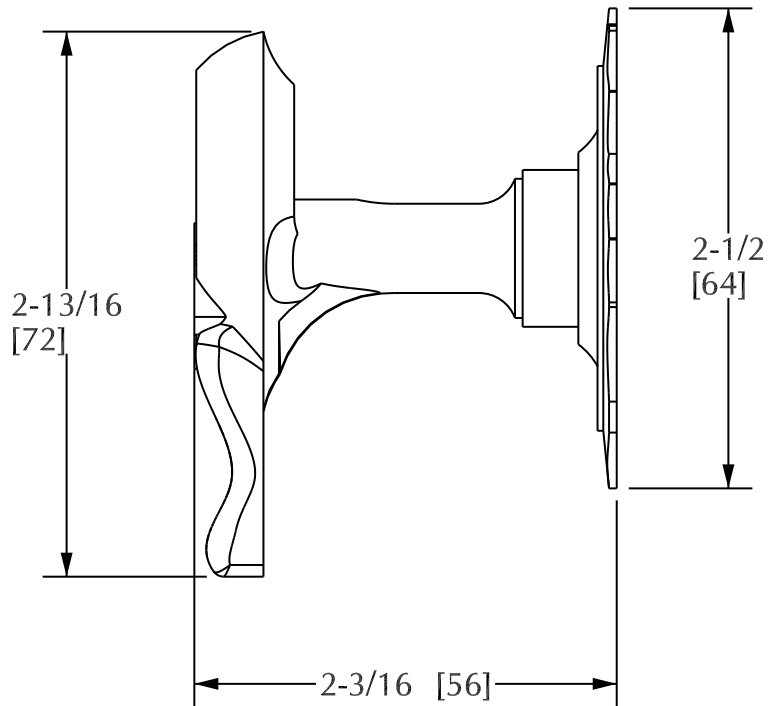

### Product Features

- Available in all Sherle Wagner finishes
- Solid brass/bronze construction
- Requires 7.3mm spindle
- Inquire for custom spindles
- Mounting hardware included
- Works with 2910A

SWIRLS DOOR KNOB | 0093DOR