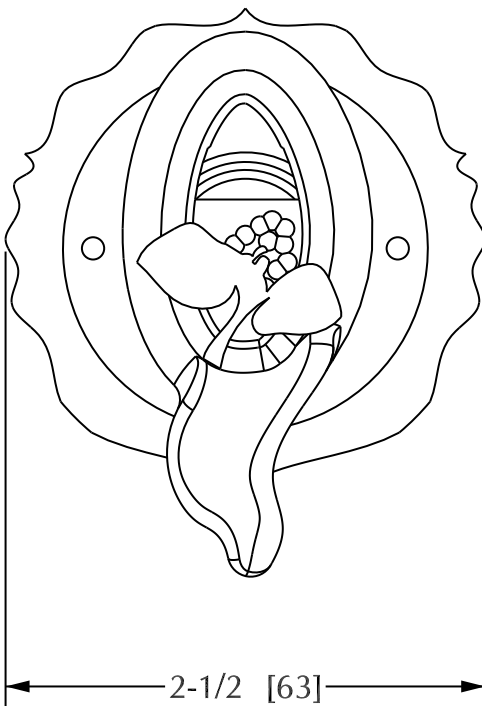

SHERLE WAGNER

### Product Features

- Available in all Sherle Wagner finishes
- Solid brass/bronze construction
- Requires 7.3mm spindle
- Inquire for custom spindles
- Mounting hardware included
- Works with 2910A

SWIRLS DOOR KNOB | 0093DOR