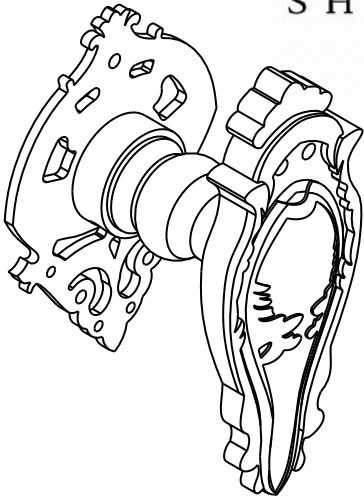

SHERLE WAGNER

Product Features

- Available in all Sherle Wagner finishes
- Solid brass/bronze construction
- Requires 7.3mm spindle
- Inquire for custom spindles
- Mounting hardware included
- Works with 2910A

SHIELD DOOR KNOB | 0092DOR

Rev A