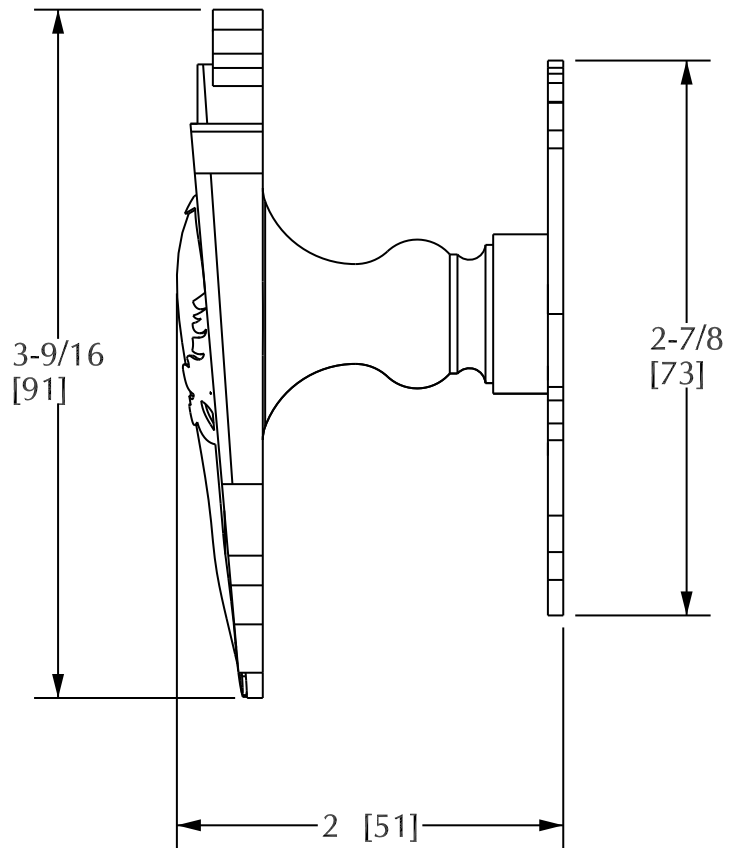

SHERLE WAGNER

Product Features

- Available in all Sherle Wagner finishes
- Solid brass/bronze construction
- Requires 7.3mm spindle
- Inquire for custom spindles
- Mounting hardware included
- Works with 2910A

SHIELD DOOR KNOB | 0092DOR

Rev A