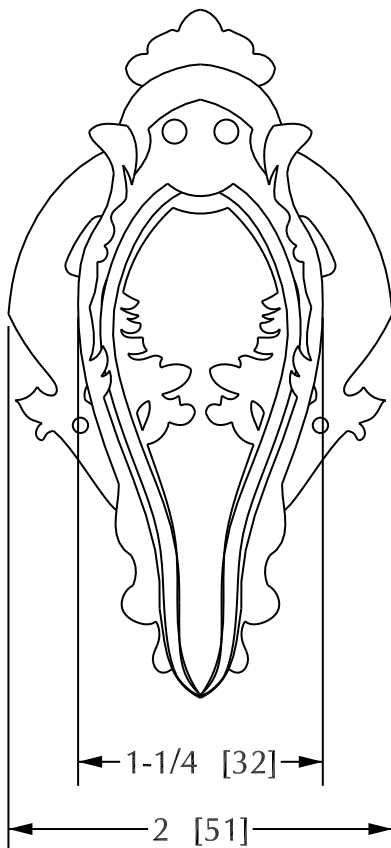

SHERLE WAGNER

Product Features

- Available in all Sherle Wagner finishes
- Solid brass/bronze construction
- Requires 7.3mm spindle
- Inquire for custom spindles
- Mounting hardware included
- Works with 2910A

SHIELD DOOR KNOB | 0092DOR

Rev A