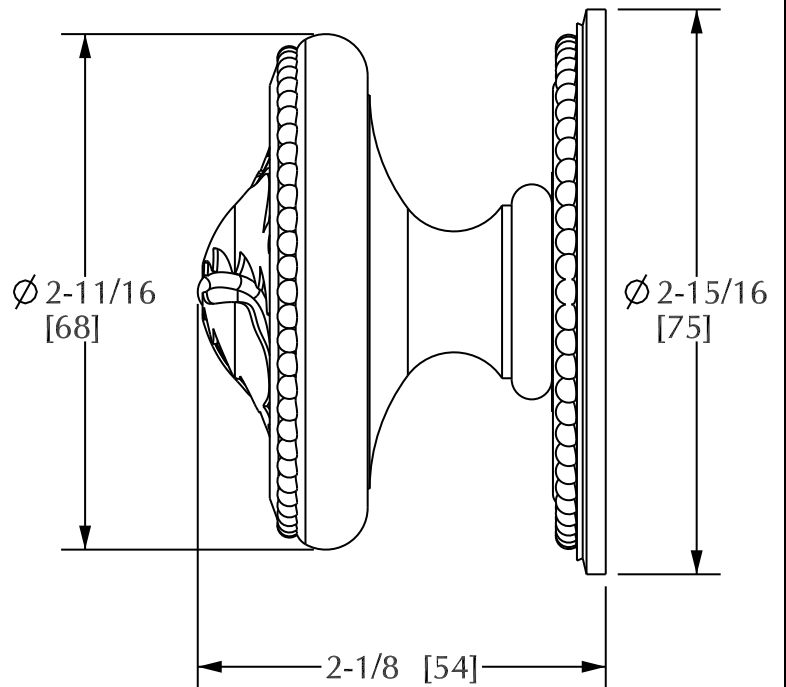

SHERLE WAGNER

Product Features

- Available in all Sherle Wagner finishes
- Solid brass/bronze construction
- Requires 7.3mm spindle
- Inquire for custom spindles
- Mounting hardware included
- Works with 2910A

BEADED ROCOCO DOOR KNOB | 0079DOR

Rev A