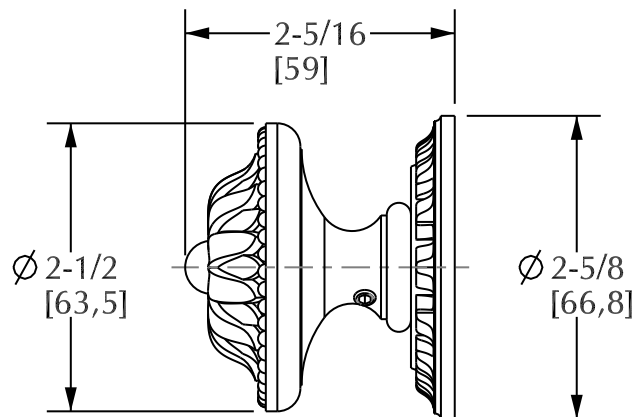

### Product Features

- Available in all Sherle Wagner finishes
- Solid brass/bronze construction
- Requires 7.3mm spindle
- Inquire for custom spindles
- Mounting hardware included
- Works with 2910E

ACANTHUS DOOR KNOB | 0077DOR