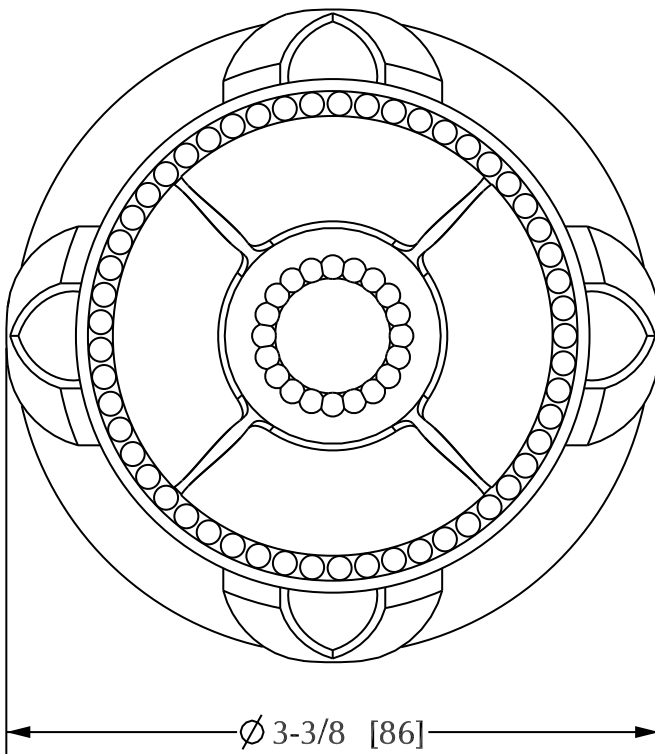

SHERLE WAGNER

### Product Features

- Available in all Sherle Wagner finishes
- Solid brass/bronze construction
- Requires 7.3mm spindle
- Inquire for custom spindles
- Mounting hardware included
- Works with 2910A

LOUIS XVI 3.5" DOOR KNOB | 0076DOR