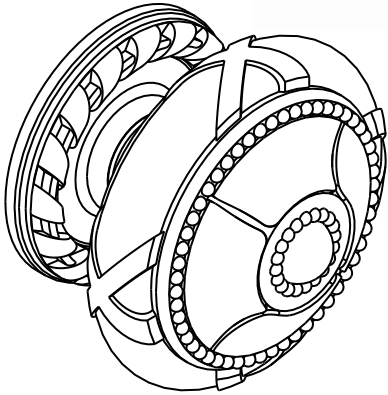

SHERLE WAGNER

### Product Features

- Available in all Sherle Wagner finishes
- Solid brass/bronze construction
- Requires 7.3mm spindle
- Inquire for custom spindles
- Mounting hardware included
- Works with 2910A

LOUIS XVI 3.5" DOOR KNOB | 0076DOR