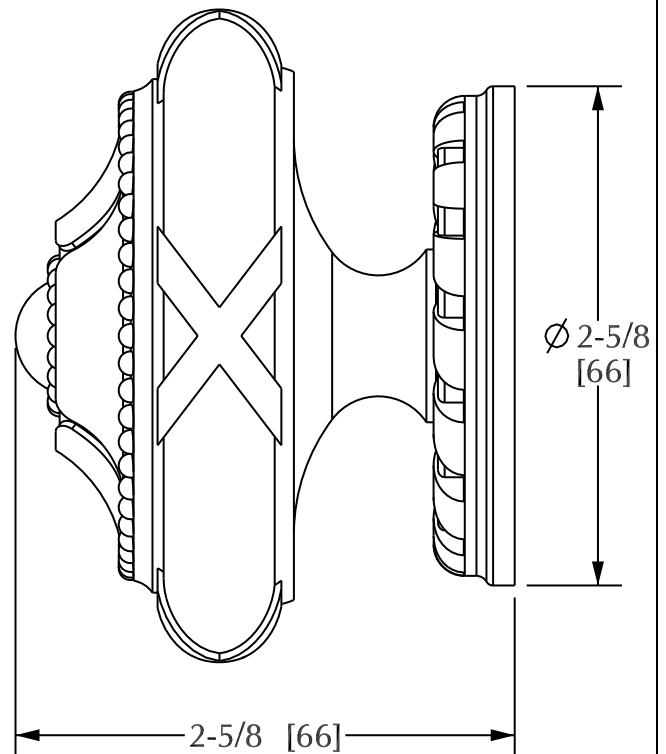

### Product Features

- Available in all Sherle Wagner finishes
- Solid brass/bronze construction
- Requires 7.3mm spindle
- Inquire for custom spindles
- Mounting hardware included
- Works with 2910A

LOUIS XVI 3.5" DOOR KNOB | 0076DOR