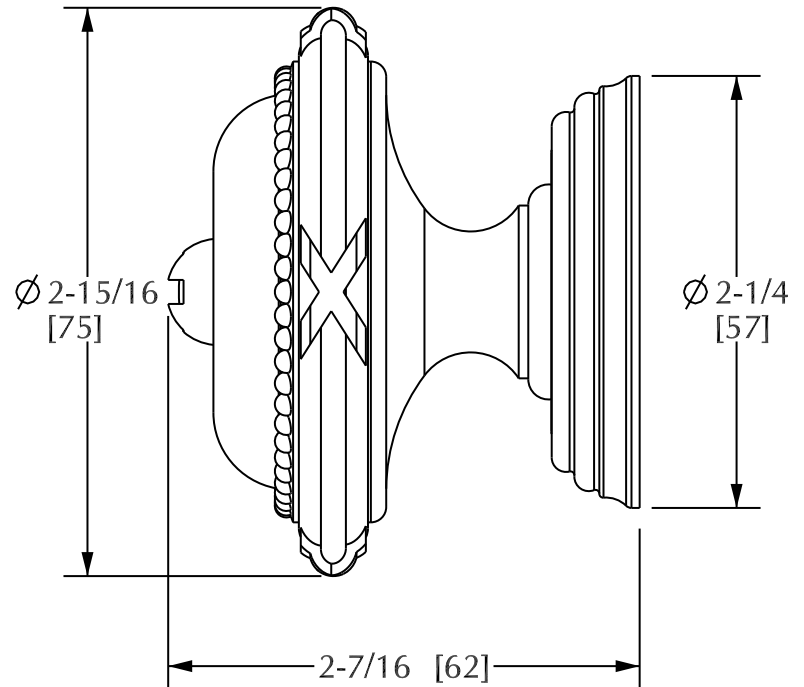

SHERLE WAGNER

Product Features

- Available in all Sherle Wagner finishes
- Solid brass/bronze construction
- Requires 7.3mm spindle
- Inquire for custom spindles
- Mounting hardware included
- Works with 2910A

FLORAL RIBBON & REED DOOR KNOB | 0075DOR

Rev B