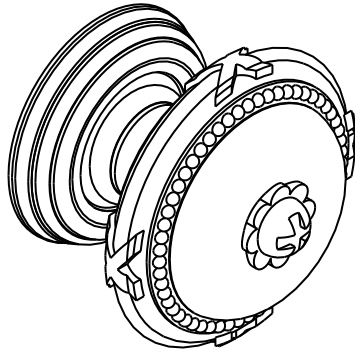

SHERLE WAGNER

Product Features

- Available in all Sherle Wagner finishes
- Solid brass/bronze construction
- Requires 7.3mm spindle
- Inquire for custom spindles
- Mounting hardware included
- Works with 2910A

FLORAL RIBBON & REED DOOR KNOB | 0075DOR

Rev B