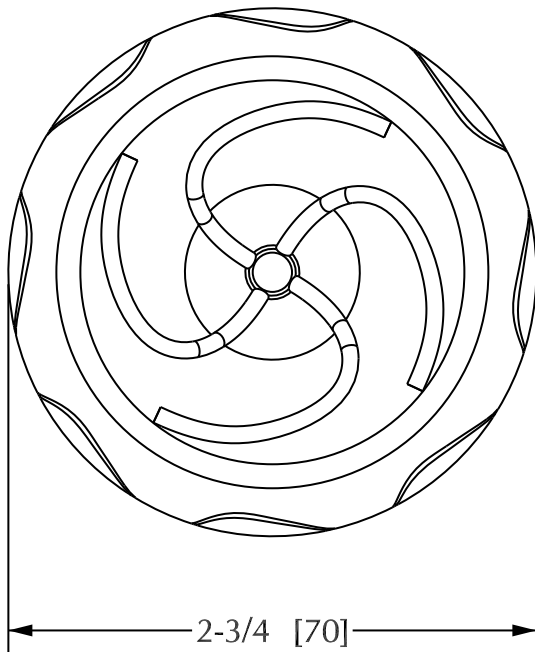

SHERLE WAGNER

### Product Features

- Available in all Sherle Wagner finishes
- Solid brass/bronze construction
- Requires 7.3mm spindle
- Inquire for custom spindles
- Mounting hardware included
- Works with 2910A

ROCOCO DOOR KNOB | 0074DOR