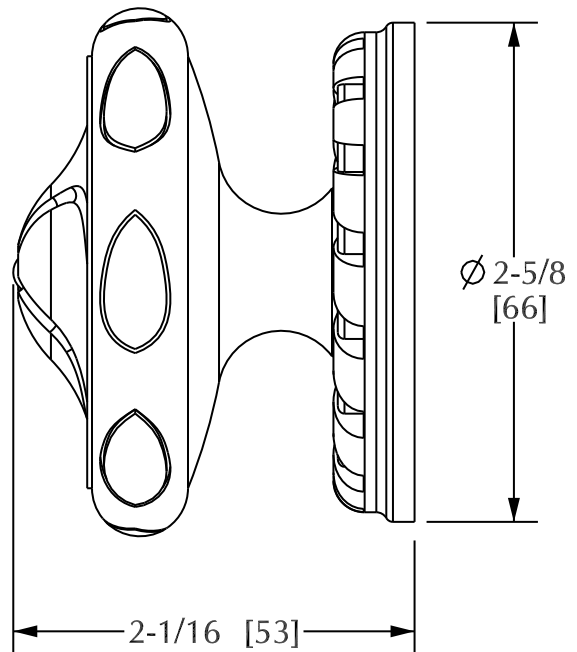

### Product Features

- Available in all Sherle Wagner finishes
- Solid brass/bronze construction
- Requires 7.3mm spindle
- Inquire for custom spindles
- Mounting hardware included
- Works with 2910A

ROCOCO DOOR KNOB | 0074DOR