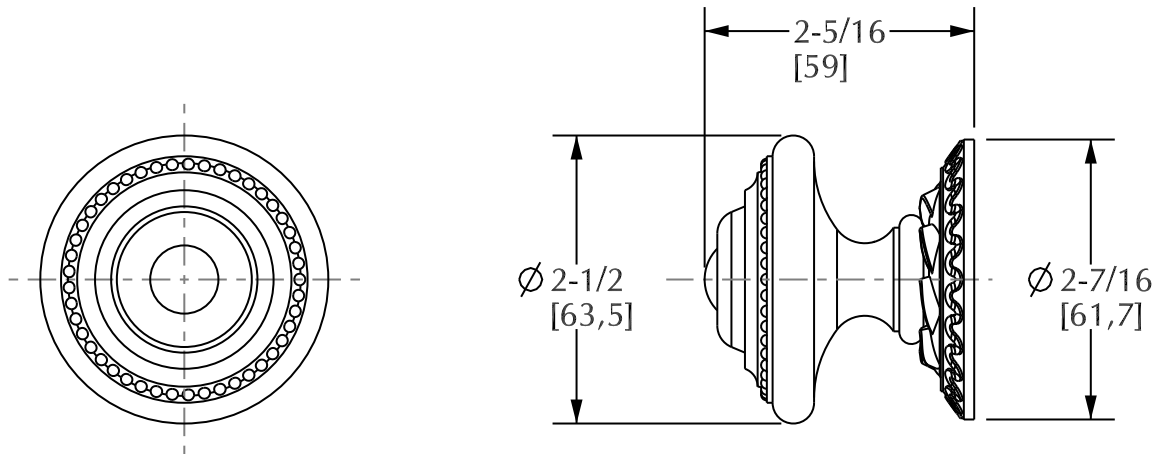

SHERLE WAGNER

Product Features

- Available in all Sherle Wagner finishes
- Solid brass/bronze construction
- Requires 7.3mm spindle
- Inquire for custom spindles
- Mounting hardware included
- Works with 2910E

LOUIS PETITE DOOR KNOB | 0073DOR

Rev A