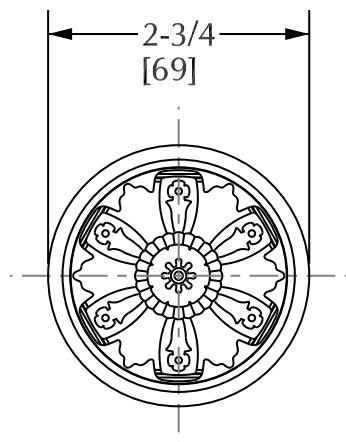

SHERLE WAGNER

Product Features

- Available in all Sherle Wagner finishes
- Solid brass/bronze construction
- Requires 7.3mm spindle
- Inquire for custom spindles
- Mounting hardware included
- Works with 2910C

FILIGREE DOOR KNOB | 0069DOR

Rev A