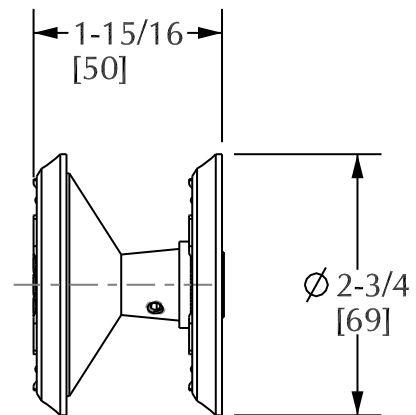

FILIGREE DOOR KNOB | 0069DOR