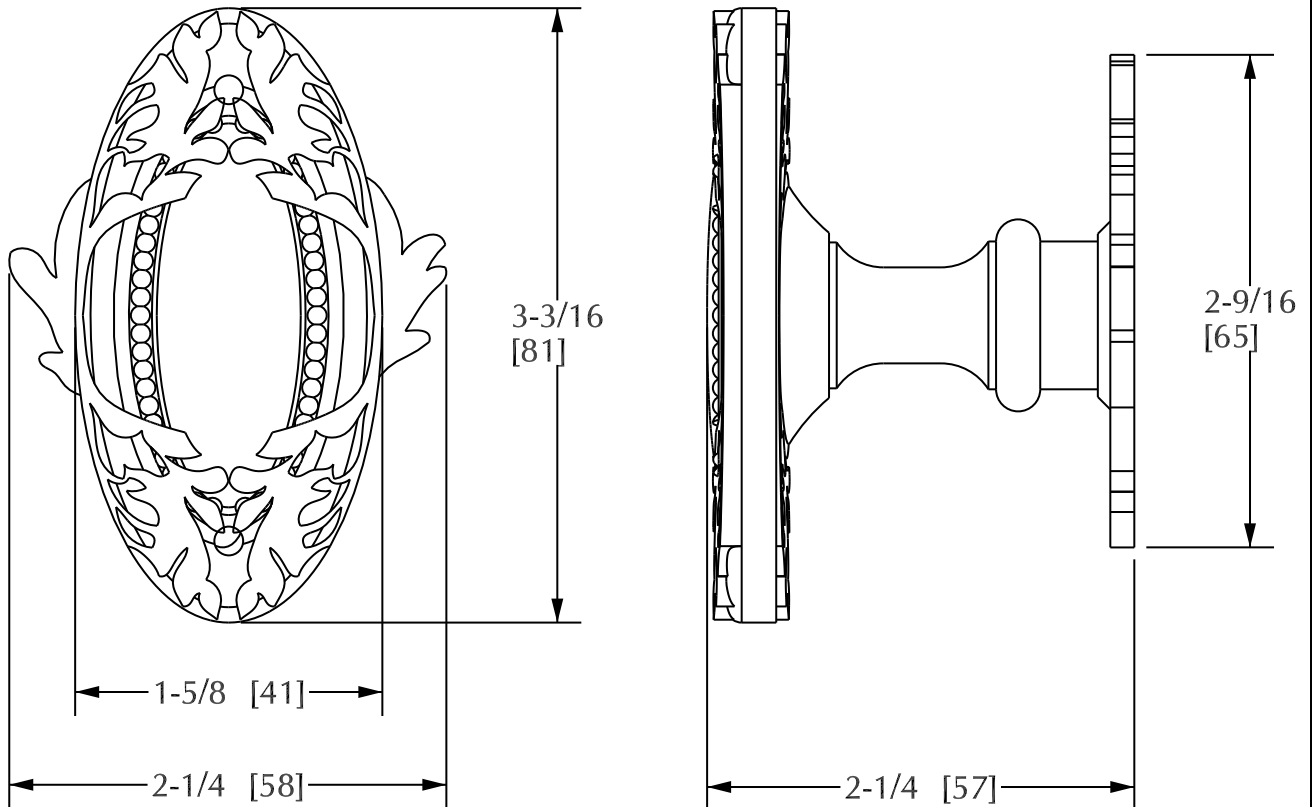

### Product Features

- Available in all Sherle Wagner finishes
- Solid brass/bronze construction
- Requires 7.3mm spindle
- Inquire for custom spindles
- Mounting hardware included
- Works with 2910A

## OVAL BEADED DOOR KNOB | 0054DOR

Rev A