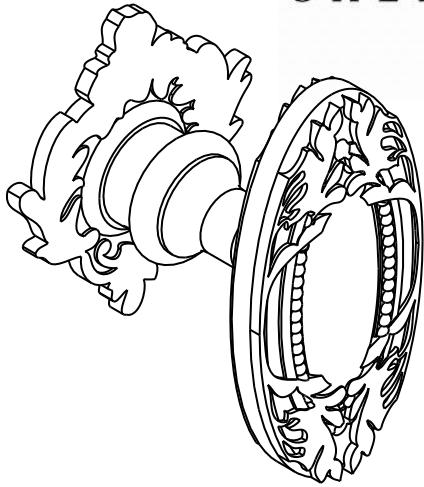

SHERLE WAGNER

### Product Features

- Available in all Sherle Wagner finishes
- Solid brass/bronze construction
- Requires 7.3mm spindle
- Inquire for custom spindles
- Mounting hardware included
- Works with 2910A

## OVAL BEADED DOOR KNOB | 0054DOR

Rev A