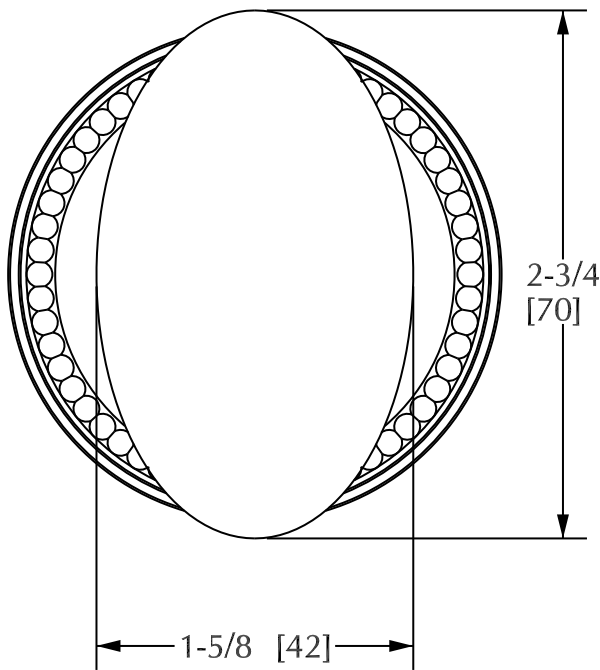

SHERLE WAGNER

Product Features

- Available in all Sherle Wagner finishes
- Solid brass/bronze construction
- Requires 7.3mm spindle
- Inquire for custom spindles
- Mounting hardware included
- Available with various stone accents
- Works with 2910G

SEMIPRECIOUS OVAL DOOR KNOB | 0026DOR-XXXX

Stone Type	Code
Rock Crystal	RKCR
Rose Quartz	RSQU
Amethyst	AMET

Rev A