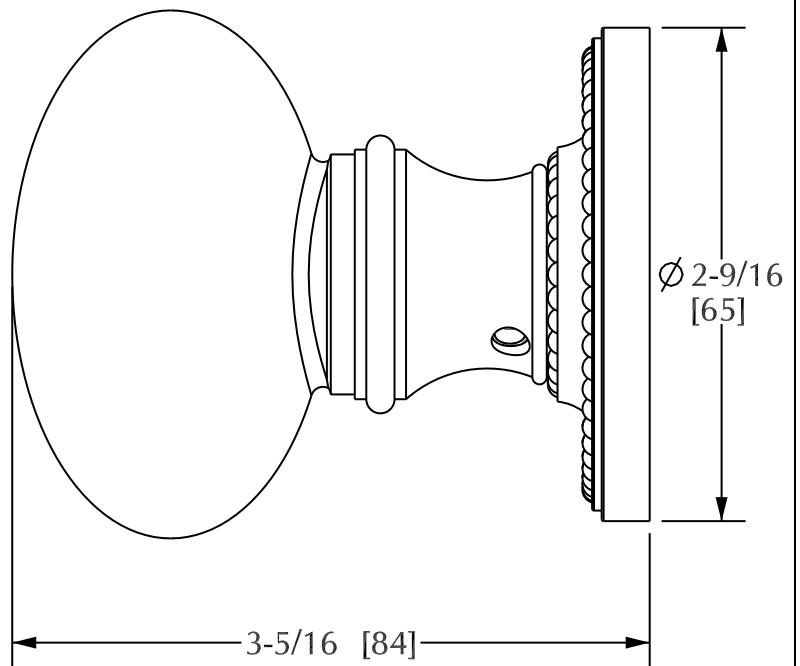

SHERLE WAGNER

Product Features

- Available in all Sherle Wagner finishes
- Solid brass/bronze construction
- Requires 7.3mm spindle
- Inquire for custom spindles
- Mounting hardware included
- Available with various stone accents
- Works with 2910G

SEMIPRECIOUS OVAL DOOR KNOB | 0026DOR-XXXX

Stone Type	Code
Rock Crystal	RKCR
Rose Quartz	RSQU
Amethyst	AMET

Rev A