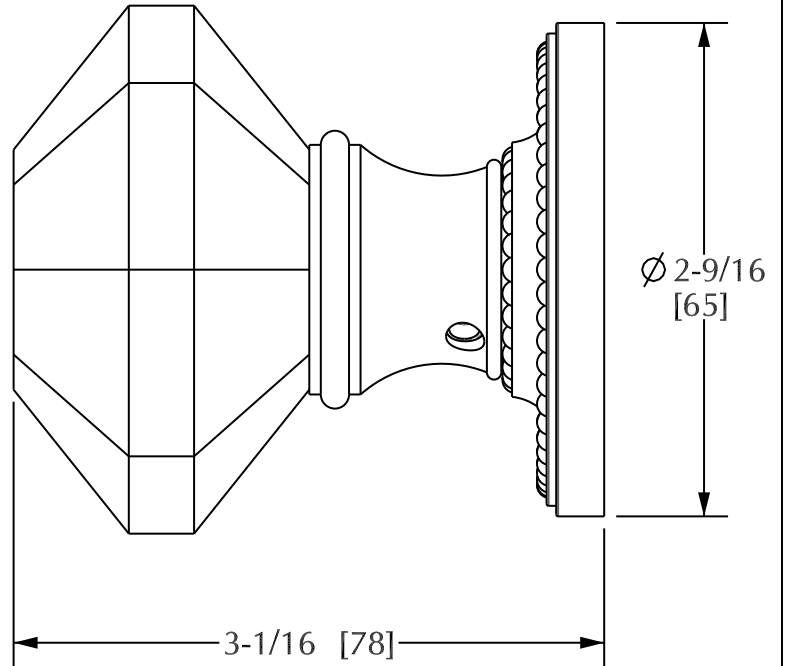

SHERLE WAGNER

Product Features

- Available in all Sherle Wagner finishes
- Solid brass/bronze construction
- Requires 7.3mm spindle
- Inquire for custom spindles
- Mounting hardware included
- Available with various stone accents
- Works with 2910G

SEMIPRECIOUS DIAMOND DOOR KNOB | 0025DOR-XXXX

Stone Type	Code
Rock Crystal	RKCR
Rose Quartz	RSQU
Amethyst	AMET

Rev A