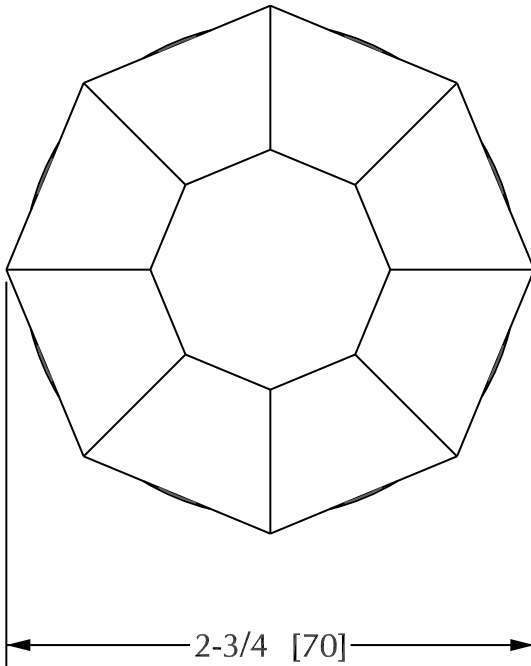

SHERLE WAGNER

Product Features

- Available in all Sherle Wagner finishes
- Solid brass/bronze construction
- Requires 7.3mm spindle
- Inquire for custom spindles
- Mounting hardware included
- Available with various stone accents
- Works with 2910G

SEMIPRECIOUS DIAMOND DOOR KNOB | 0025DOR-XXXX

Stone Type	Code
Rock Crystal	RKCR
Rose Quartz	RSQU
Amethyst	AMET

Rev A