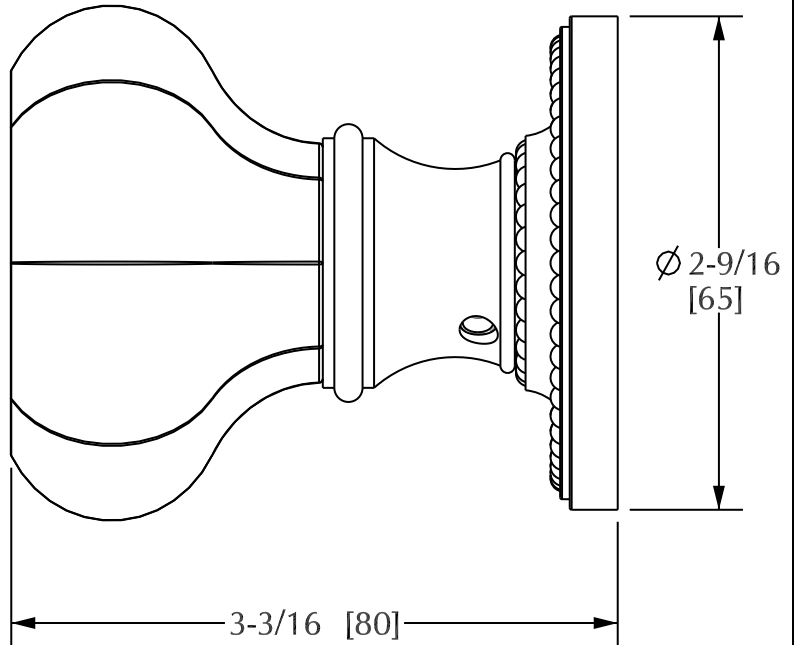

SHERLE WAGNER

Product Features

- Available in all Sherle Wagner finishes
- Solid brass/bronze construction
- Requires 7.3mm spindle
- Inquire for custom spindles
- Mounting hardware included
- Available with various stone accents
- Works with 2910G

SEMIPRECIOUS OCTAGON DOOR KNOB | 0023DOR-XXXX

Stone Type	Code
Rock Crystal	RKCR
Rose Quartz	RSQU
Amethyst	AMET

Rev A