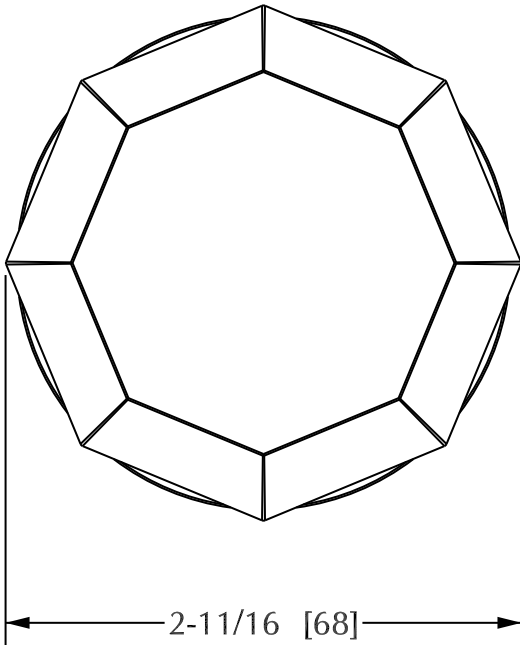

SHERLE WAGNER

Product Features

- Available in all Sherle Wagner finishes
- Solid brass/bronze construction
- Requires 7.3mm spindle
- Inquire for custom spindles
- Mounting hardware included
- Available with various stone accents
- Works with 2910G

SEMIPRECIOUS OCTAGON DOOR KNOB | 0023DOR-XXXX

Stone Type	Code
Rock Crystal	RKCR
Rose Quartz	RSQU
Amethyst	AMET

Rev A