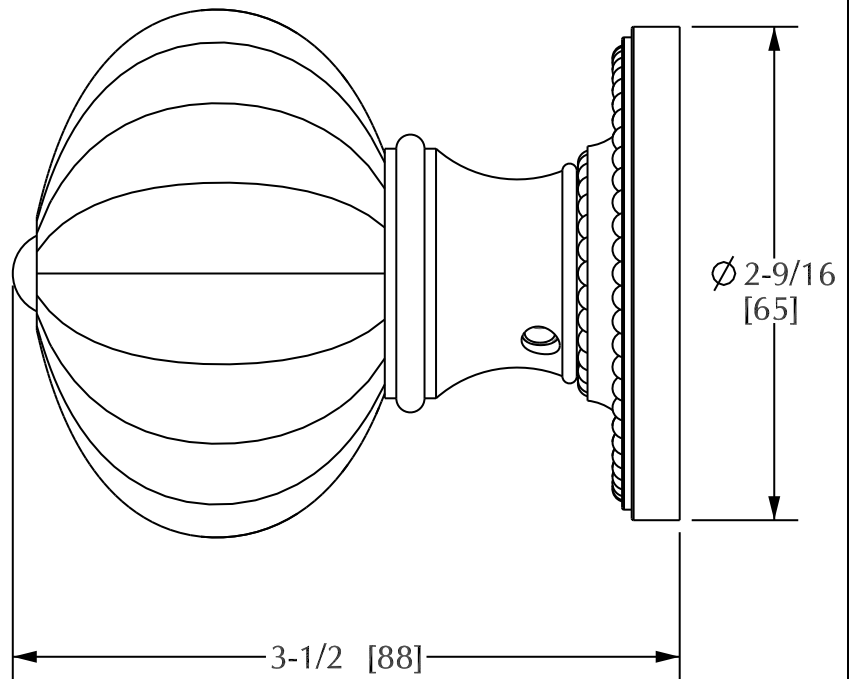

SHERLE WAGNER

Product Features

- Available in all Sherle Wagner finishes
- Solid brass/bronze construction
- Requires 7.3mm spindle
- Inquire for custom spindles
- Mounting hardware included
- Available with various stone accents
- Works with 2910G

SEMIPRECIOUS MELON DOOR KNOB | 0020DOR-XXXX

Stone Type	Code
Rock Crystal	RKCR
Rose Quartz	RSQU
Amethyst	AMET

Rev A