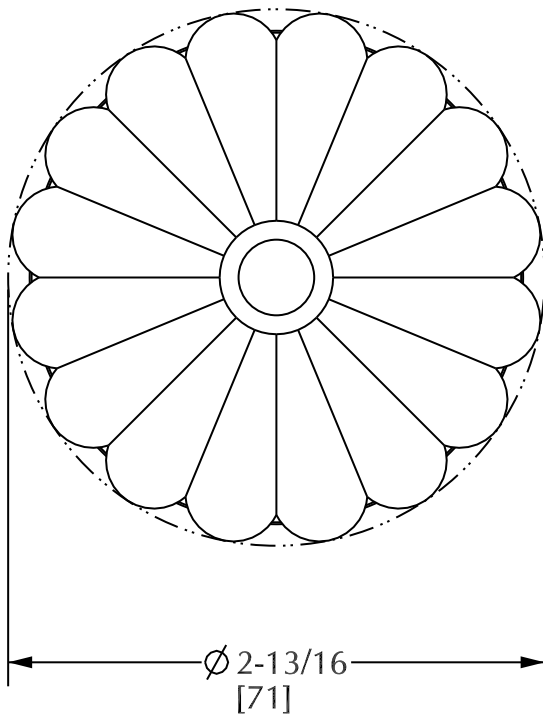

SHERLE WAGNER

Product Features

- Available in all Sherle Wagner finishes
- Solid brass/bronze construction
- Requires 7.3mm spindle
- Inquire for custom spindles
- Mounting hardware included
- Available with various stone accents
- Works with 2910G

SEMIPRECIOUS MELON DOOR KNOB | 0020DOR-XXXX

Stone Type	Code
Rock Crystal	RKCR
Rose Quartz	RSQU
Amethyst	AMET

Rev A