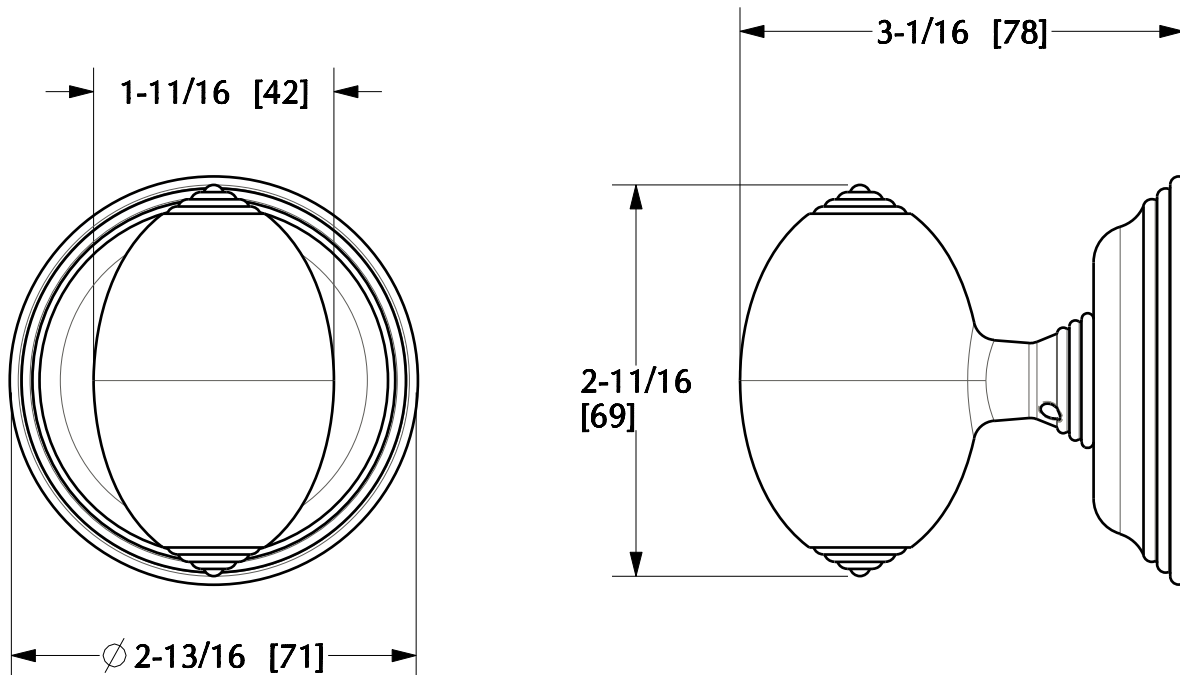

SHERLE WAGNER

Product Features

- Available in all Sherle Wagner finishes
- Solid brass/bronze construction
- Requires 7.3mm spindle
- Inquire for custom spindles
- Mounting hardware included
- Works with 2910G

GREY DOOR KNOB | 0016DOR

Rev A