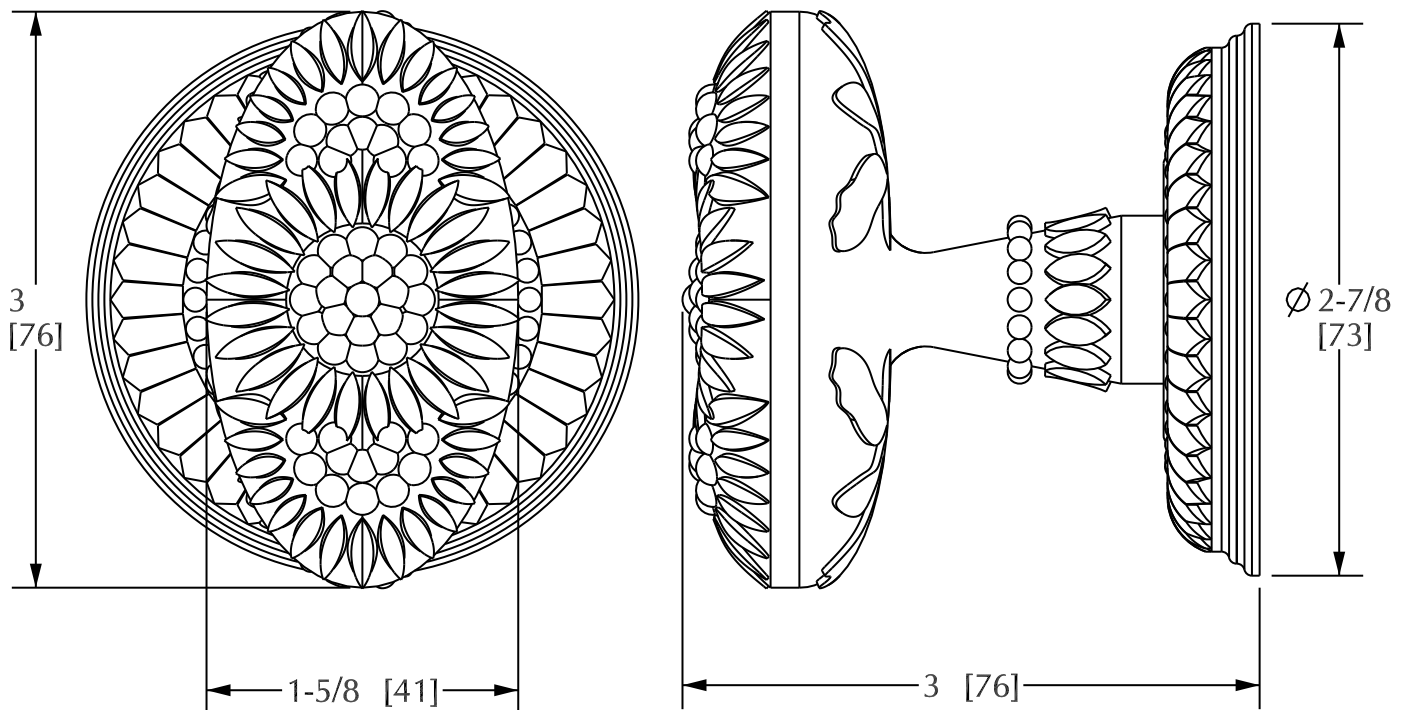

SHERLE WAGNER

Product Features

- Available in all Sherle Wagner finishes
- Solid brass/bronze construction
- Requires 7.3mm spindle
- Inquire for custom spindles
- Mounting hardware included
- Works with 2910E

OVAL DAISY DOOR KNOB | 0015DOR

Rev A