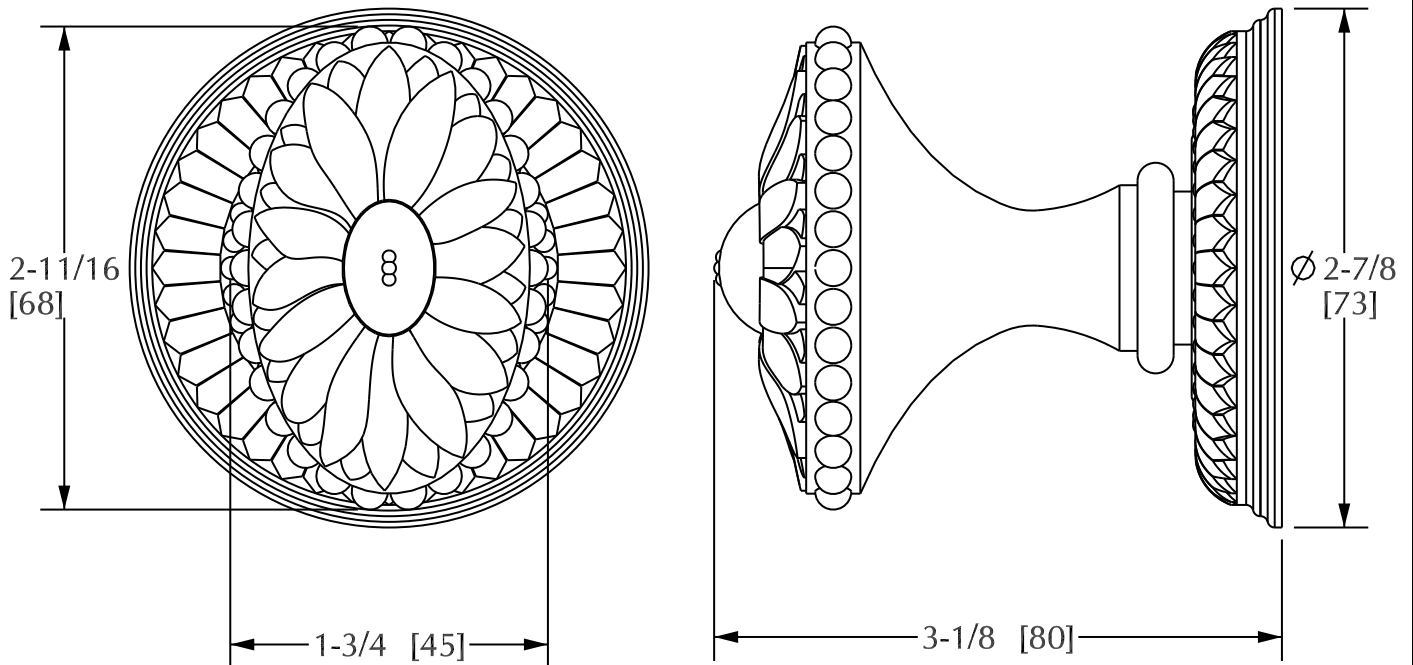

SHERLE WAGNER

Product Features

- Available in all Sherle Wagner finishes
- Solid brass/bronze construction
- Requires 7.3mm spindle
- Inquire for custom spindles
- Mounting hardware included
- Works with 2910E

OVAL DAHLIA DOOR KNOB | 0014DOR

Rev A