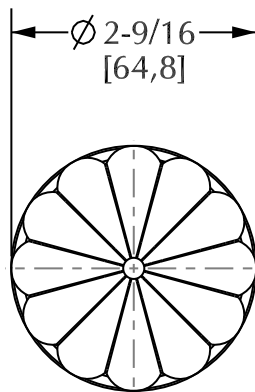

### Product Features

- Available in all Sherle Wagner finishes
- Solid brass/bronze construction
- Requires 7.3mm spindle
- Inquire for custom spindles
- Mounting hardware included
- Works with 2910E

MELON DOOR KNOB | 0010DOR