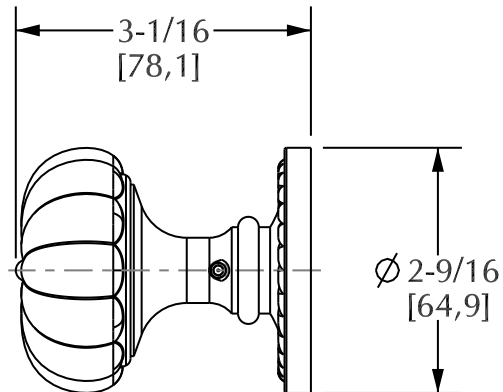

### Product Features

- Available in all Sherle Wagner finishes
- Solid brass/bronze construction
- Requires 7.3mm spindle
- Inquire for custom spindles
- Mounting hardware included
- Works with 2910E

MELON DOOR KNOB | 0010DOR