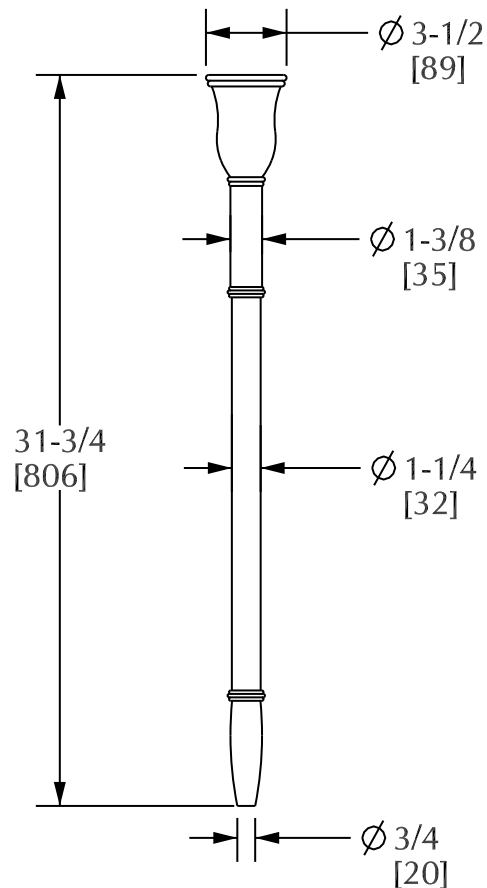

SHERLE WAGNER

Product Features

- Available in all Sherle Wagner finishes
- Solid brass construction
- Approximate weight : 6.5 lbs
- Includes mounting hardware

GREY COUNTER LEG | 4762

Rev B