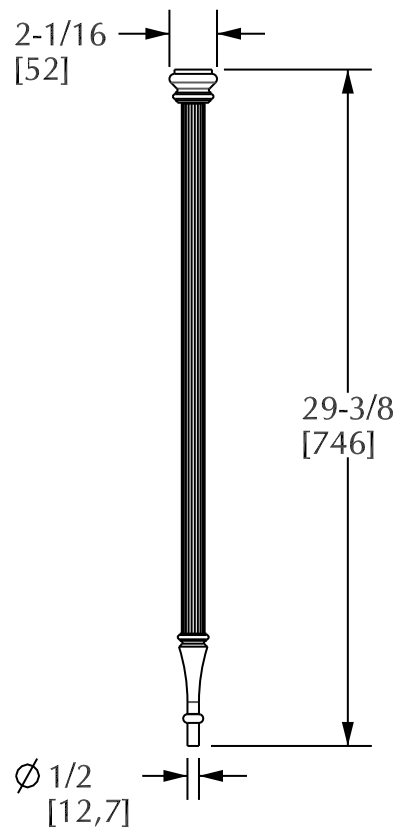

SHERLE WAGNER

Product Features

- Available in various Sherle Wagner finishes
- Solid brass construction

REEDED COUNTER LEG | 4760

Rev B