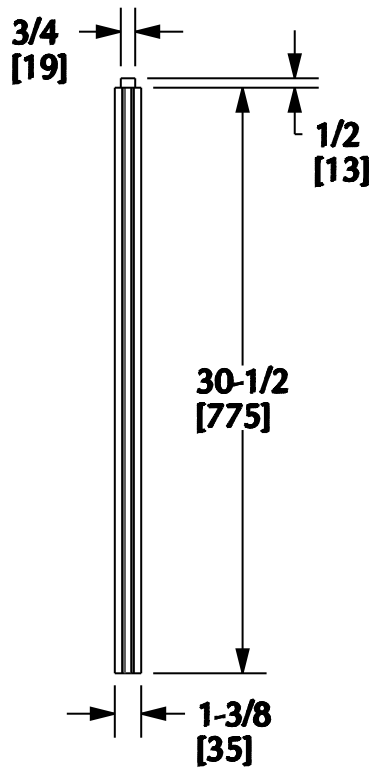

SHERLE WAGNER

Product Features

- Solid brass construction
- Available in all Sherle Wagner finishes

CONSOLE MODERN LEG | 4759

Rev A