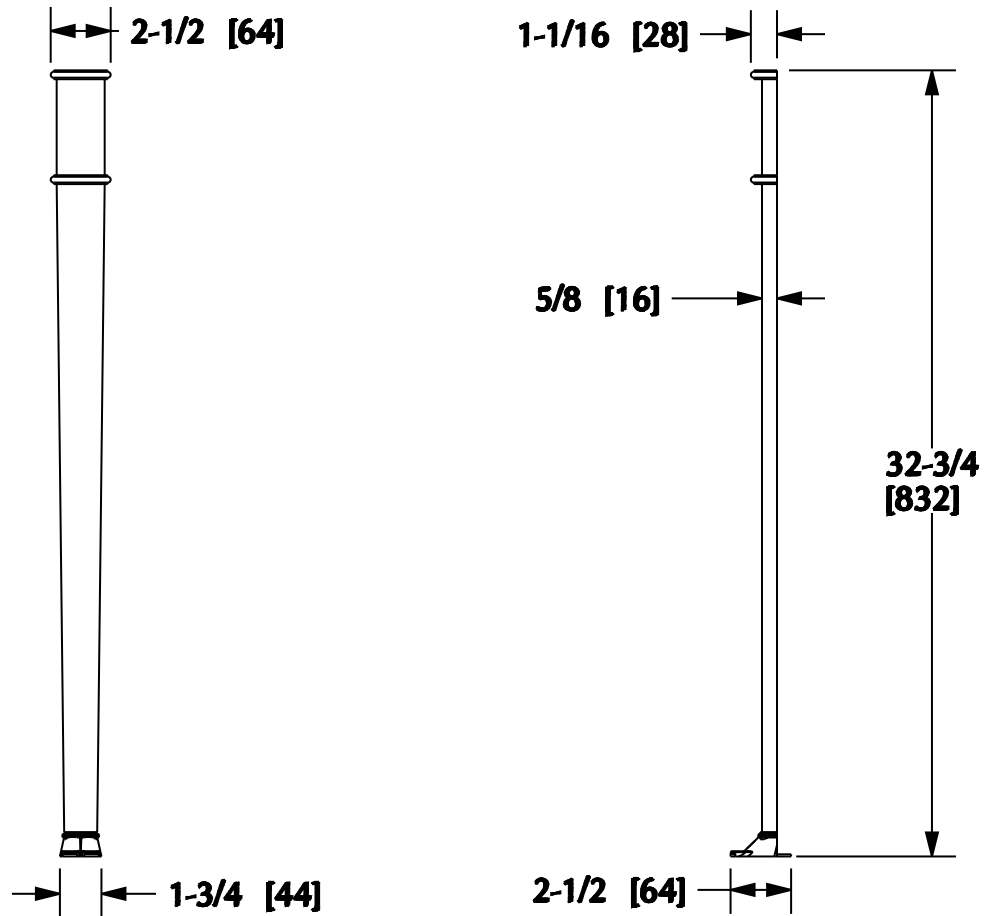

SHERLE WAGNER

Product Features

- Available in all Sherle Wagner finishes
- Solid brass/bronze construction
- Includes mounting hardware
- Surface mount

FOOTED COUNTER LEG | 4758

Rev C