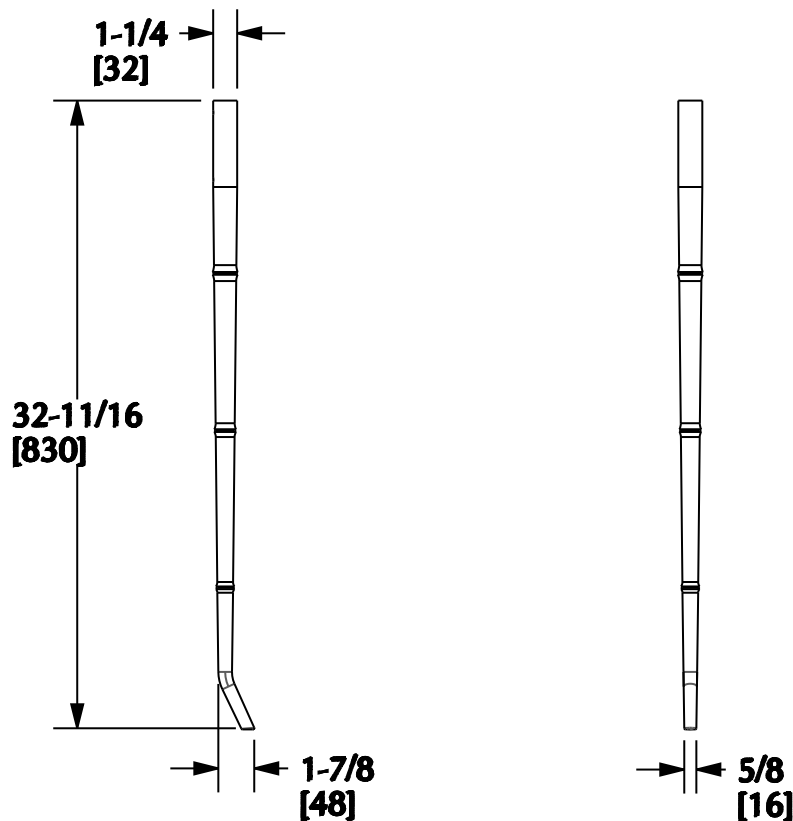

SHERLE WAGNER

Product Features

- Available in various Sherle Wagner finishes
- Solid brass construction

BAMBOO CONSOLE LEG | 4757

Rev A