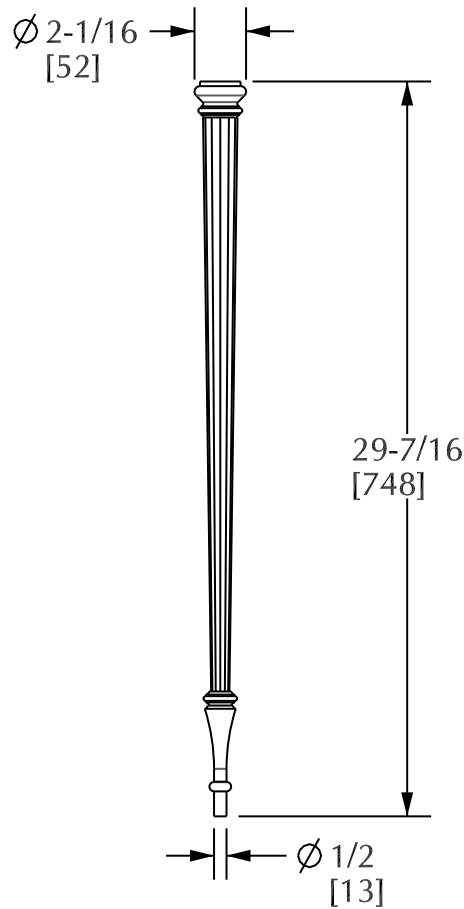

Product Features

- Available in various Sherle Wagner finishes
- Solid bras construction

TAPERED COUNTER LEG | 4755

Rev C