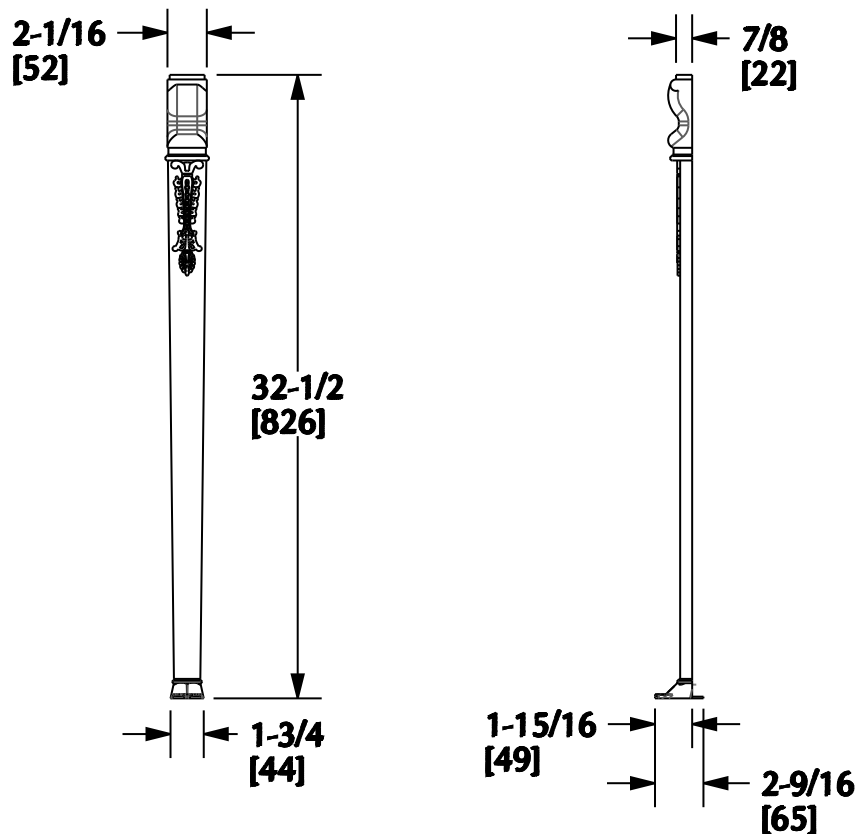

### Product Features

- Solid brass construction
- Available in all Sherle Wagner finishes

## CONSOLE EMPIRE FILIGREE LEG | 4754

Rev A