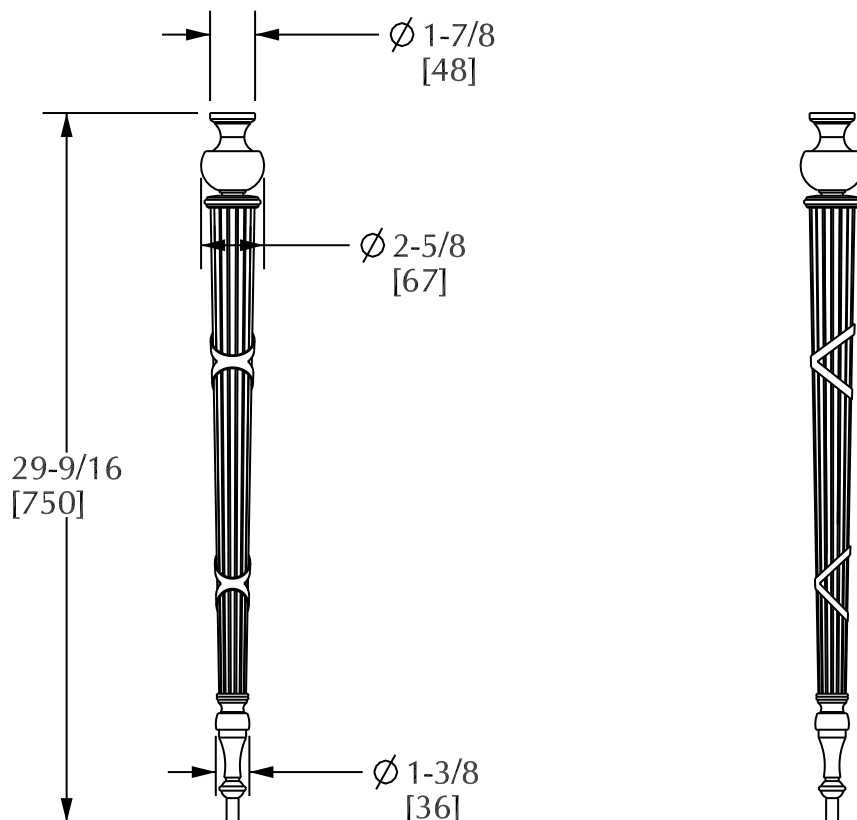

SHERLE WAGNER

Product Features

- Available in various Sherle Wagner finishes
- Solid brass/bronze construction
- Includes mounting hardware
- Under edge mount

RIBBON & REED COUNTER LEG | 4753

Rev E