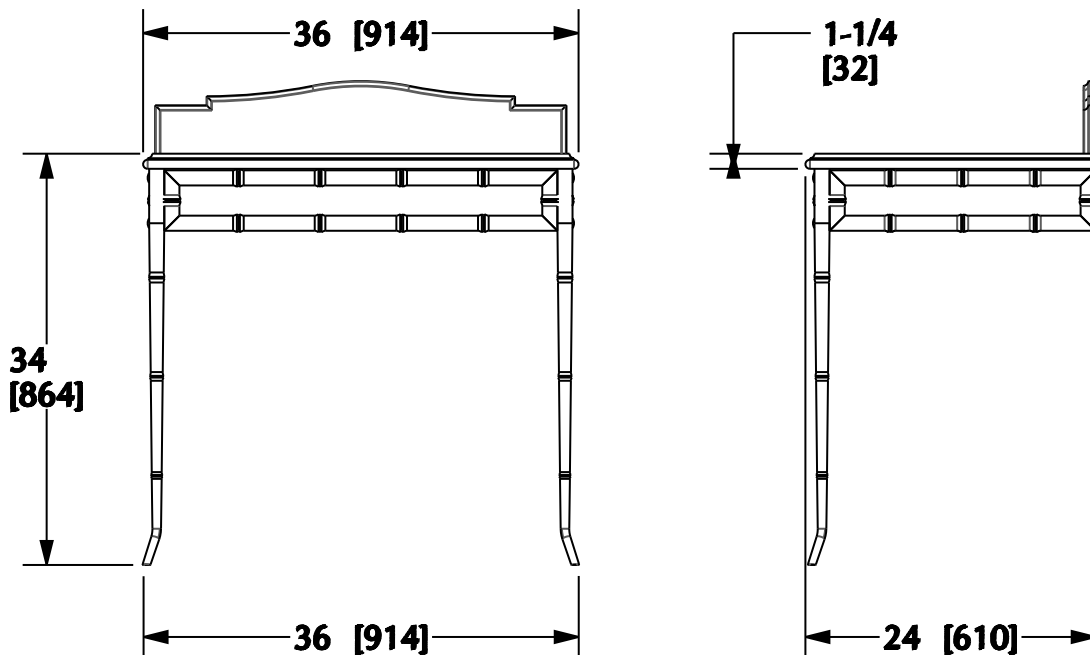

SHERLE WAGNER

Product Features

- Available in all Sherle Wagner finishes
- Solid brass construction
- Mounting hardware included
- Basin set, basin & stone sold separately
- Works with 0208/0209-UE & 0208/0209-OE

BAMBOO CONSOLE FRAME | 4209

Rev A