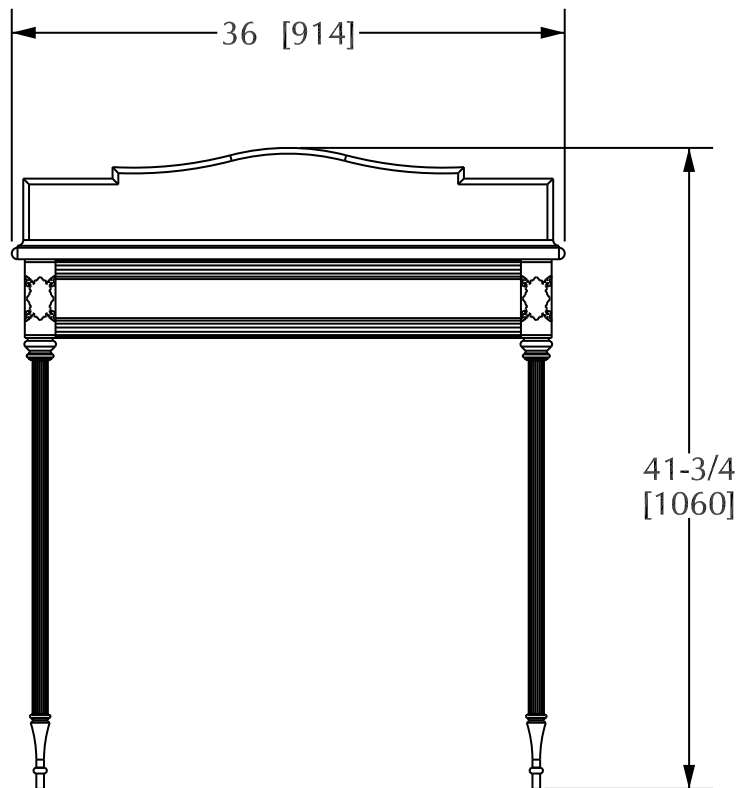

SHERLE WAGNER

Product Features

- Stone sold separately
- Mounting hardware included
- Custom sizes available, contact Sherle Wagner representative for details

REEDED CONSOLE FRAME | 4208-4760

Rev C