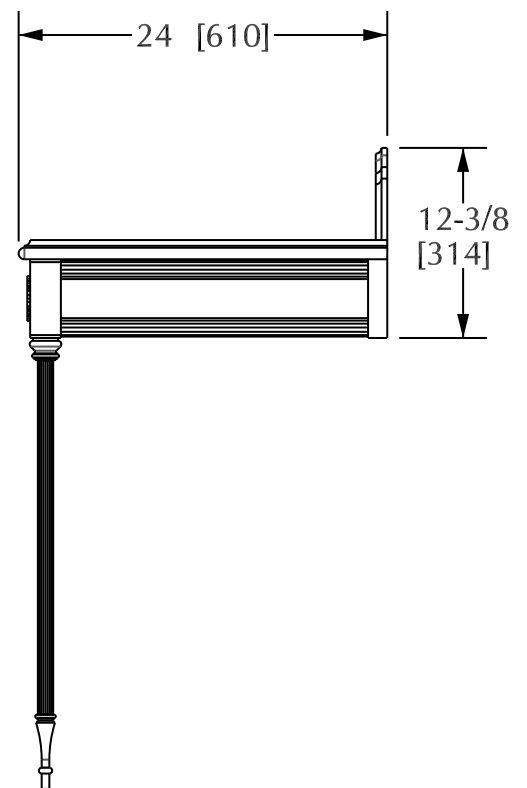

SHERLE WAGNER

Product Features

- Stone sold separately
- Mounting hardware included
- Custom sizes available, contact Sherle Wagner representative for details

REEDED CONSOLE FRAME | 4208-4760

Rev C