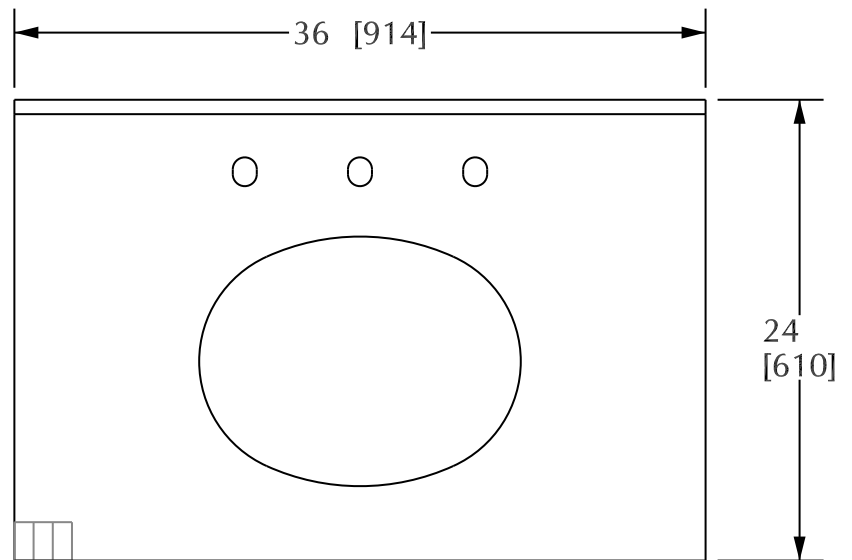

Product Features

- Available in Sherle Wagner Semiprecious Faceted stone
- Mounting hardware included
- Specify basin cut out
- Custom sizes available, contact Sherle Wagner representative for details

SEMIPRECIOUS STONE COUNTER | 0249-XXXX